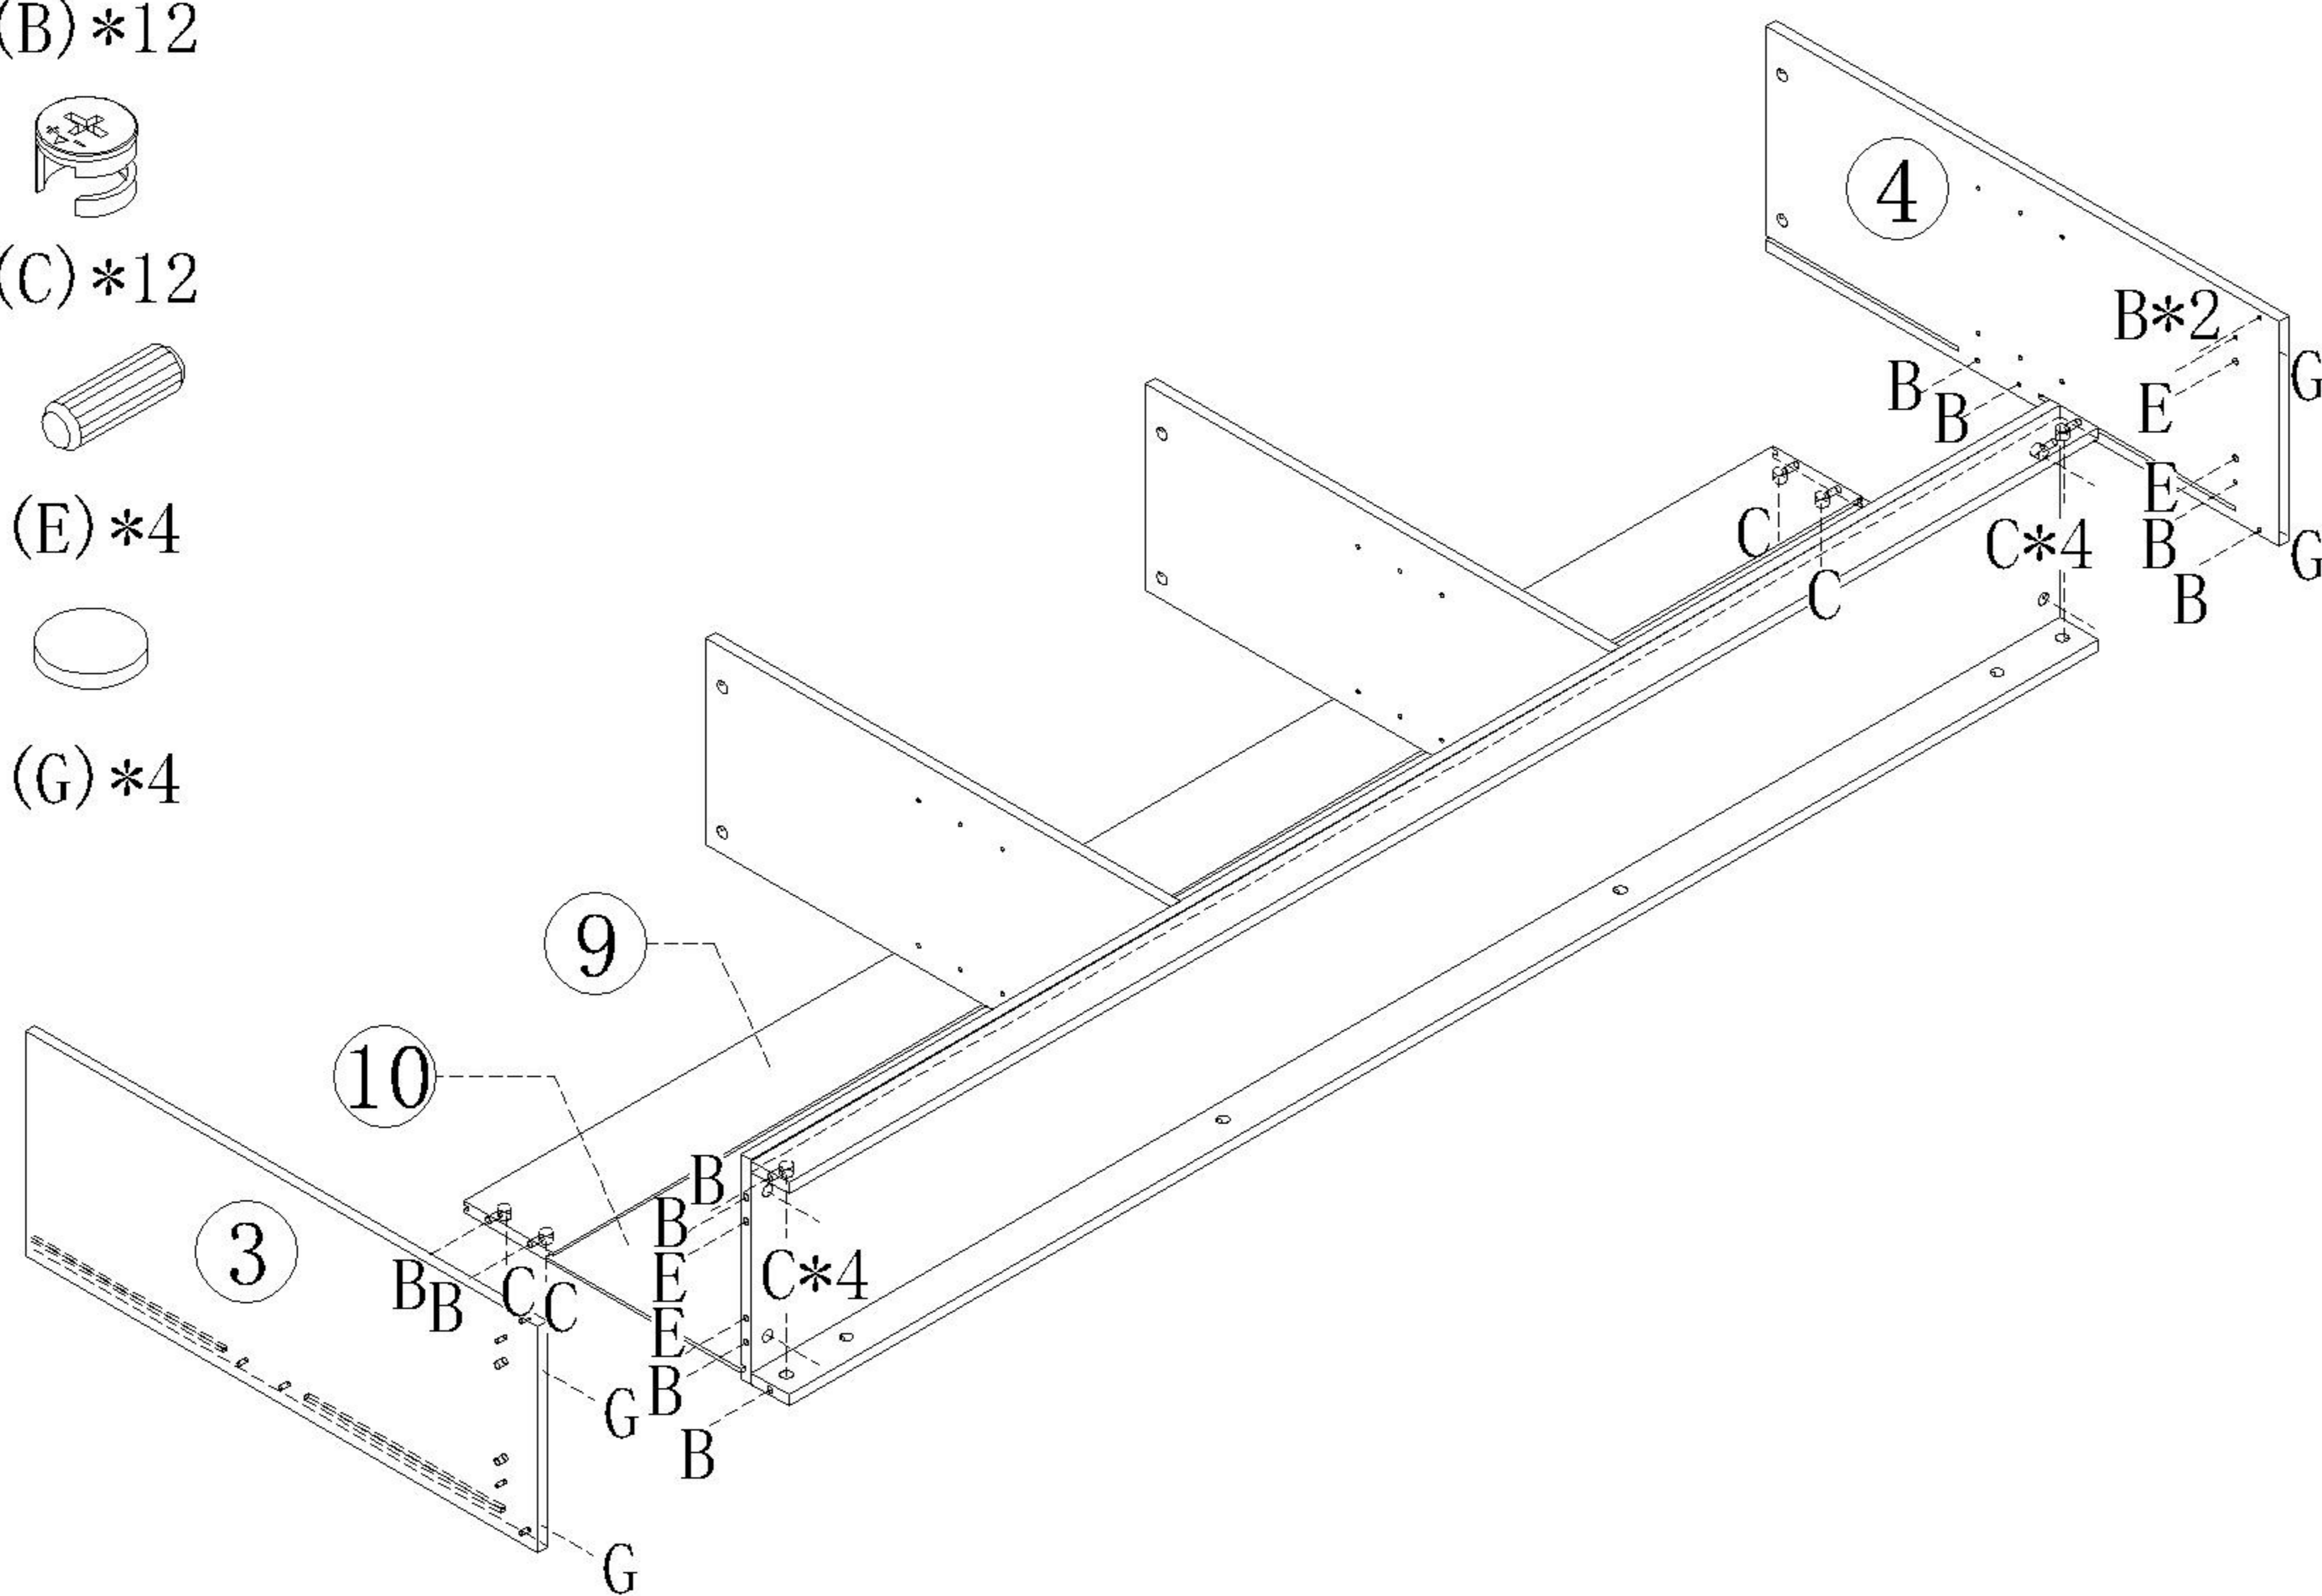

OV2G-A

安装方法/
Installation method

二合一
two-in-one

OV2G-A

安装方法/
Installation method

背板扣

Back Plate Buckle-White

(I)*2

(D)*12

(F)*12

5

(H)*1

实体墙
Solid wall

H处放大图
Enlarged Drawing

6

OV2G-C

安装方法/
Installation method

二合一
two-in-one

(B)*8

(C)*8

(G)*4

1

(B)*4

(C)*4

(B)*14

(C)*14

(E)*8

4

OV2G-C

安装方法/
Installation method

背板扣
Back Plate Buckle-White

(I)*2