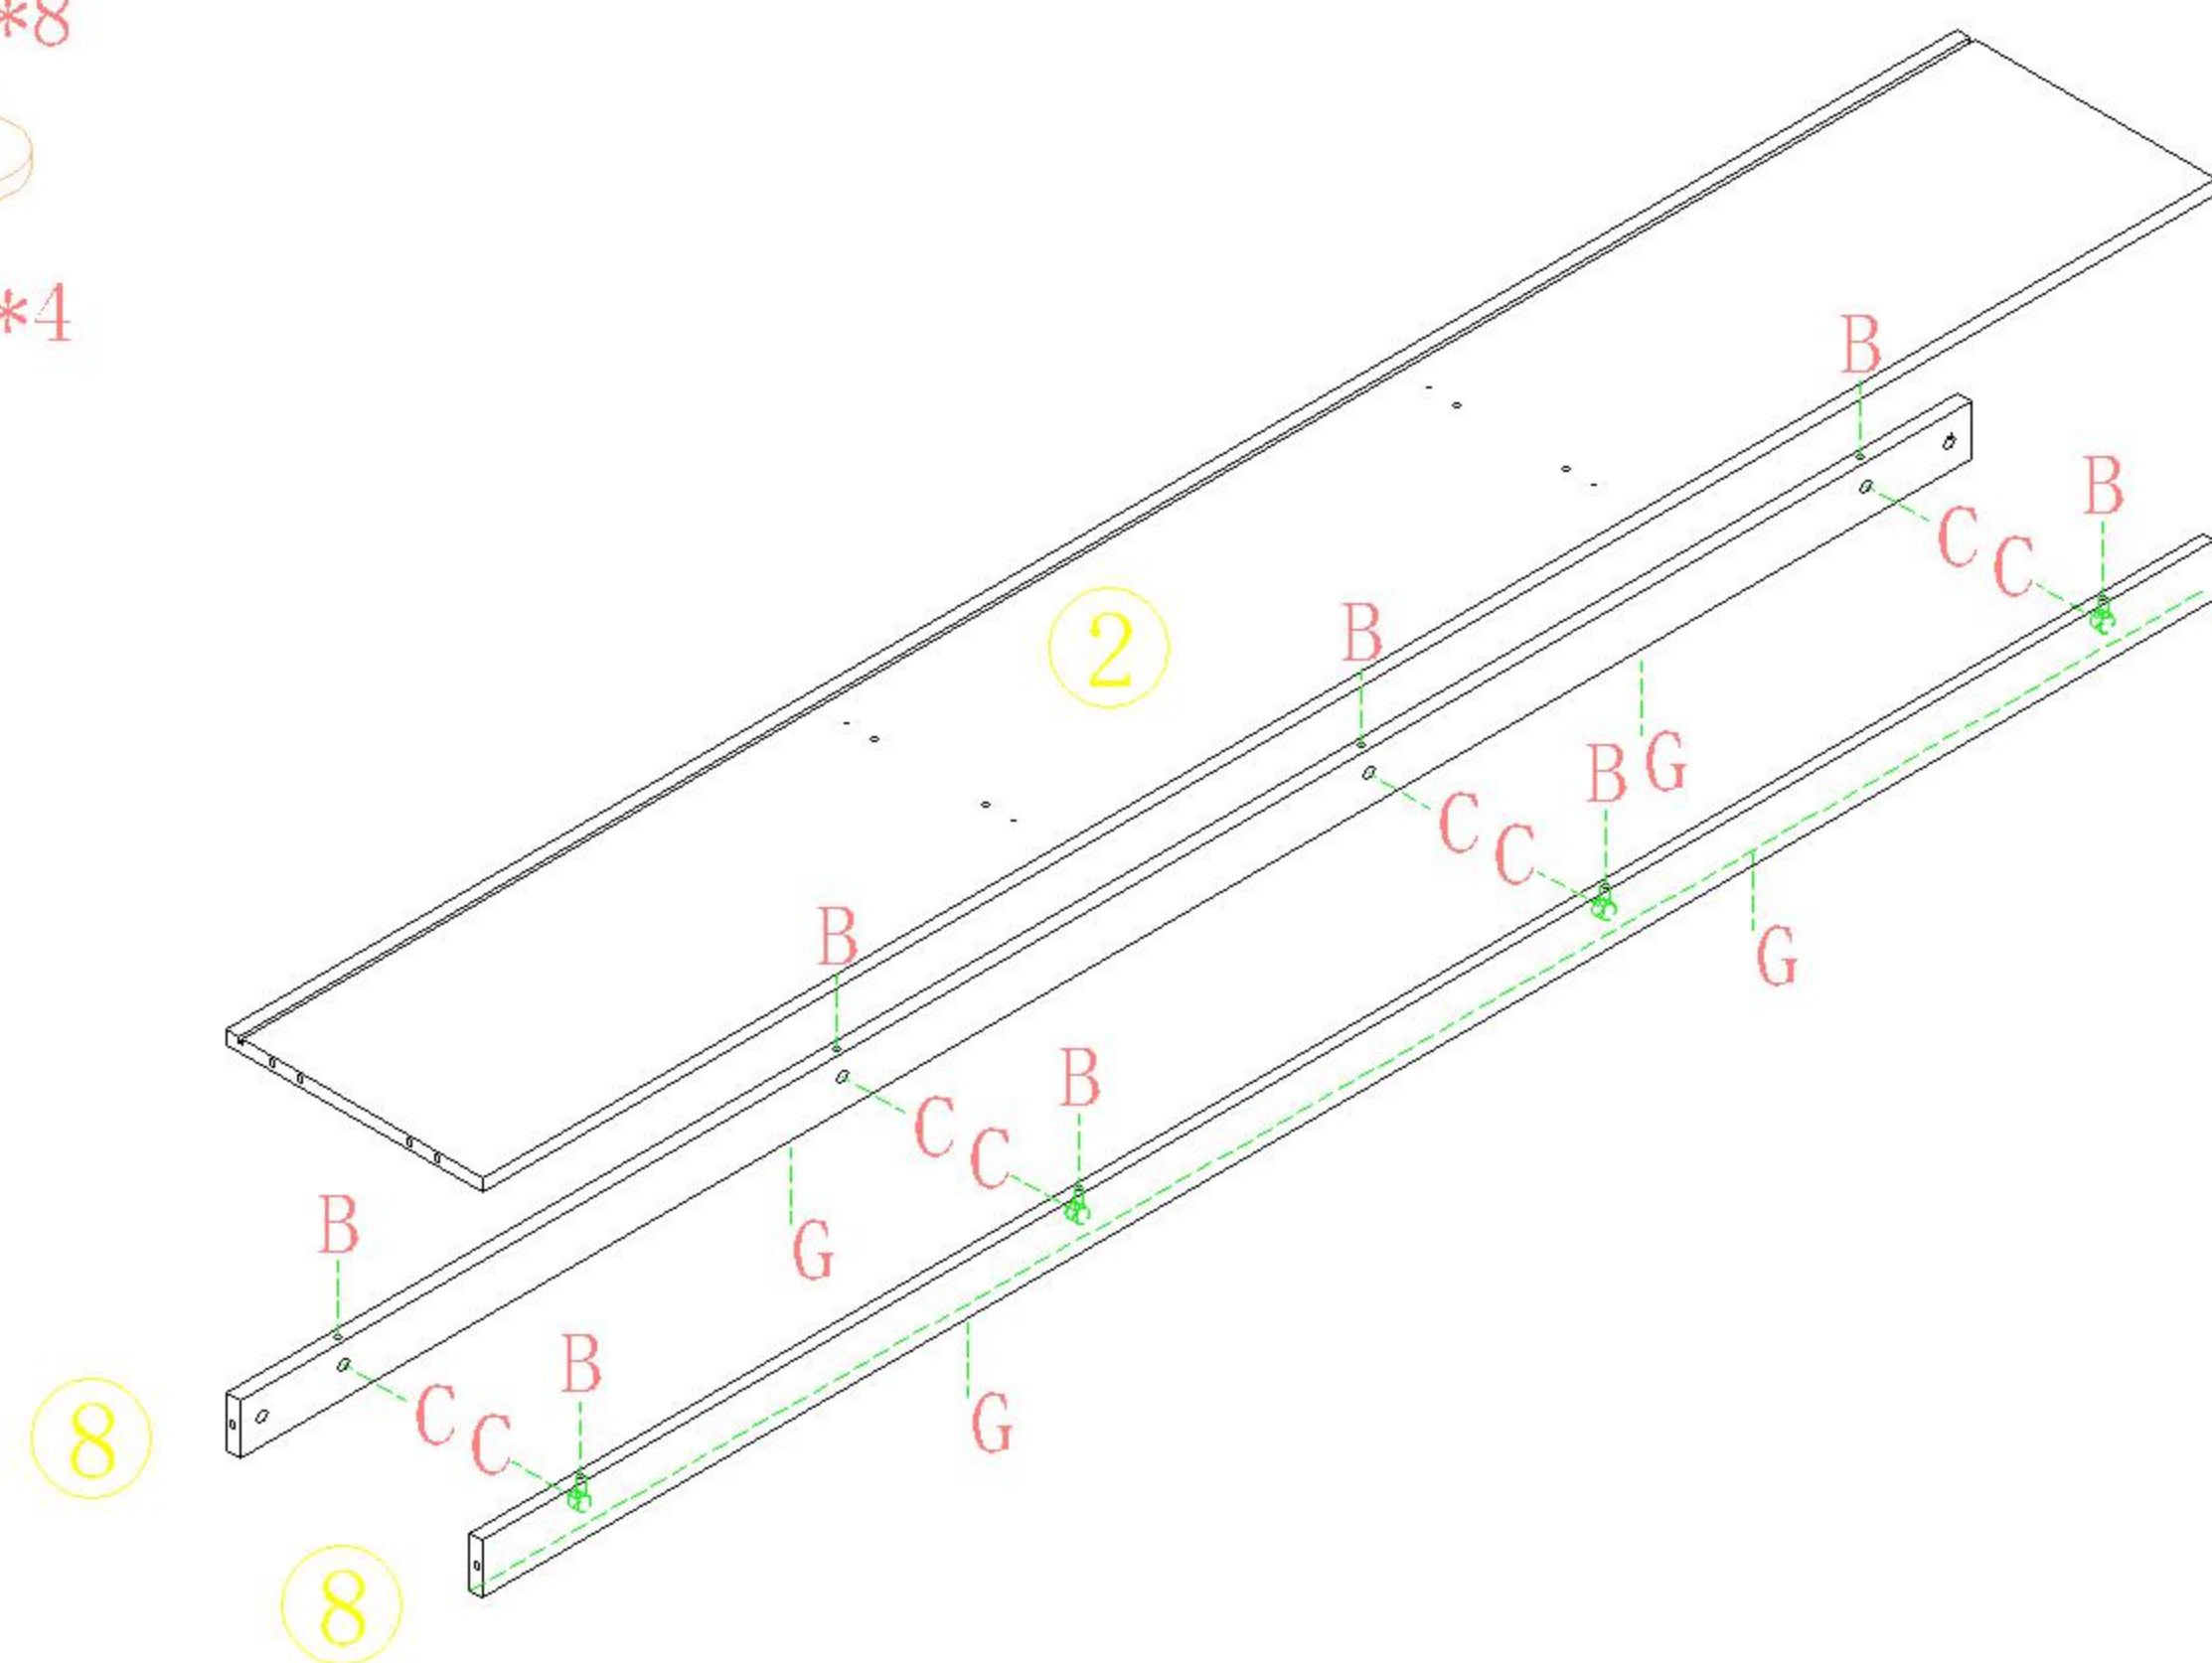

(D)*12

(F)*12

5

(H)*1

实体墙
Solid wall

H处放大图
Enlarged Drawing

6

OV2G-C

安装方法/
Installation method

二合一
two-in-one

(B)*8

(C)*8

(G)*4

1

(B)*4

(C)*4

(B)*14

(C)*14

(E)*8

4

OV2G-C

安装方法/
Installation method

背板扣
Back Plate Buckle-White

(I)*2

(D)*12

(F)*12

5

(H)*1

H处放大图
Enlarged Drawing

6