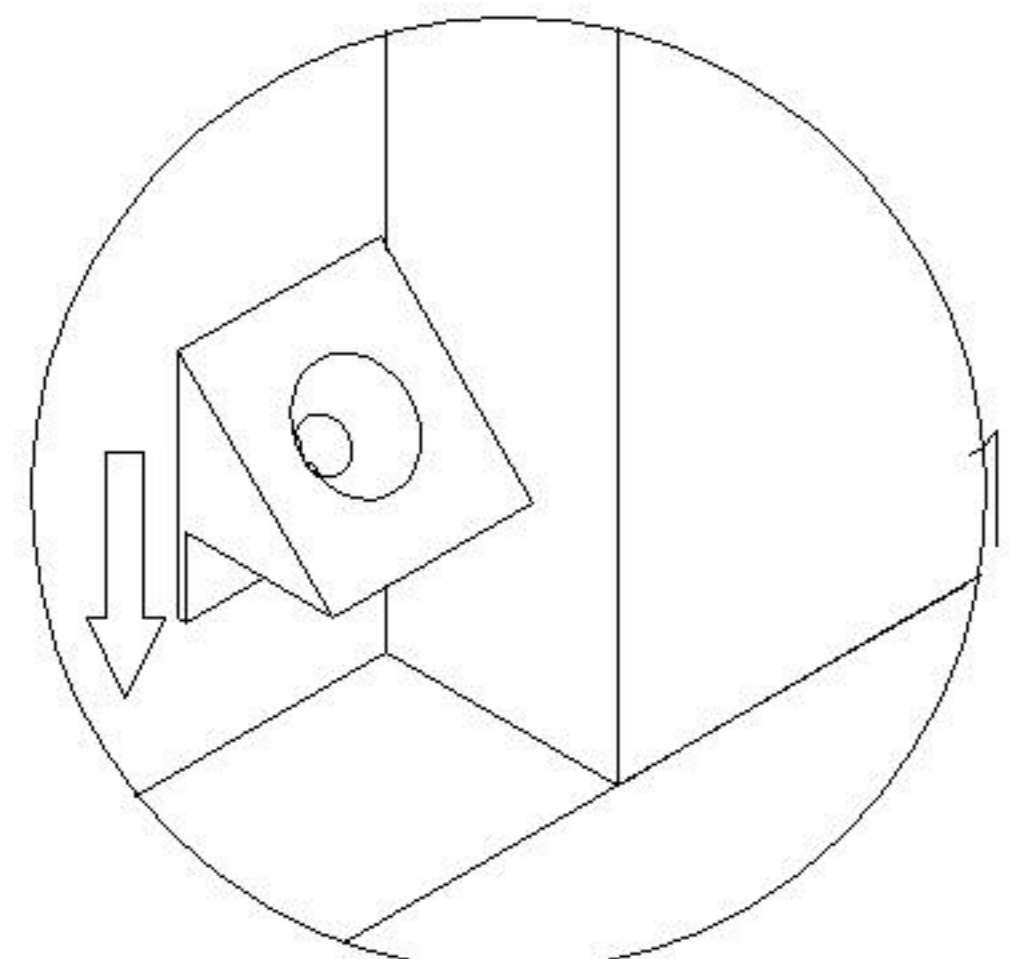

OV2G-A

安装方法/
Installation method

二合一
two-in-one

OV2G-A

安装方法/
Installation method

背板扣

Back Plate Buckle-White

(I)*2

(D)*12

(F)*12

5

(H)*1

实体墙
Solid wall

H处放大图
Enlarged Drawing

6

OV2G-C