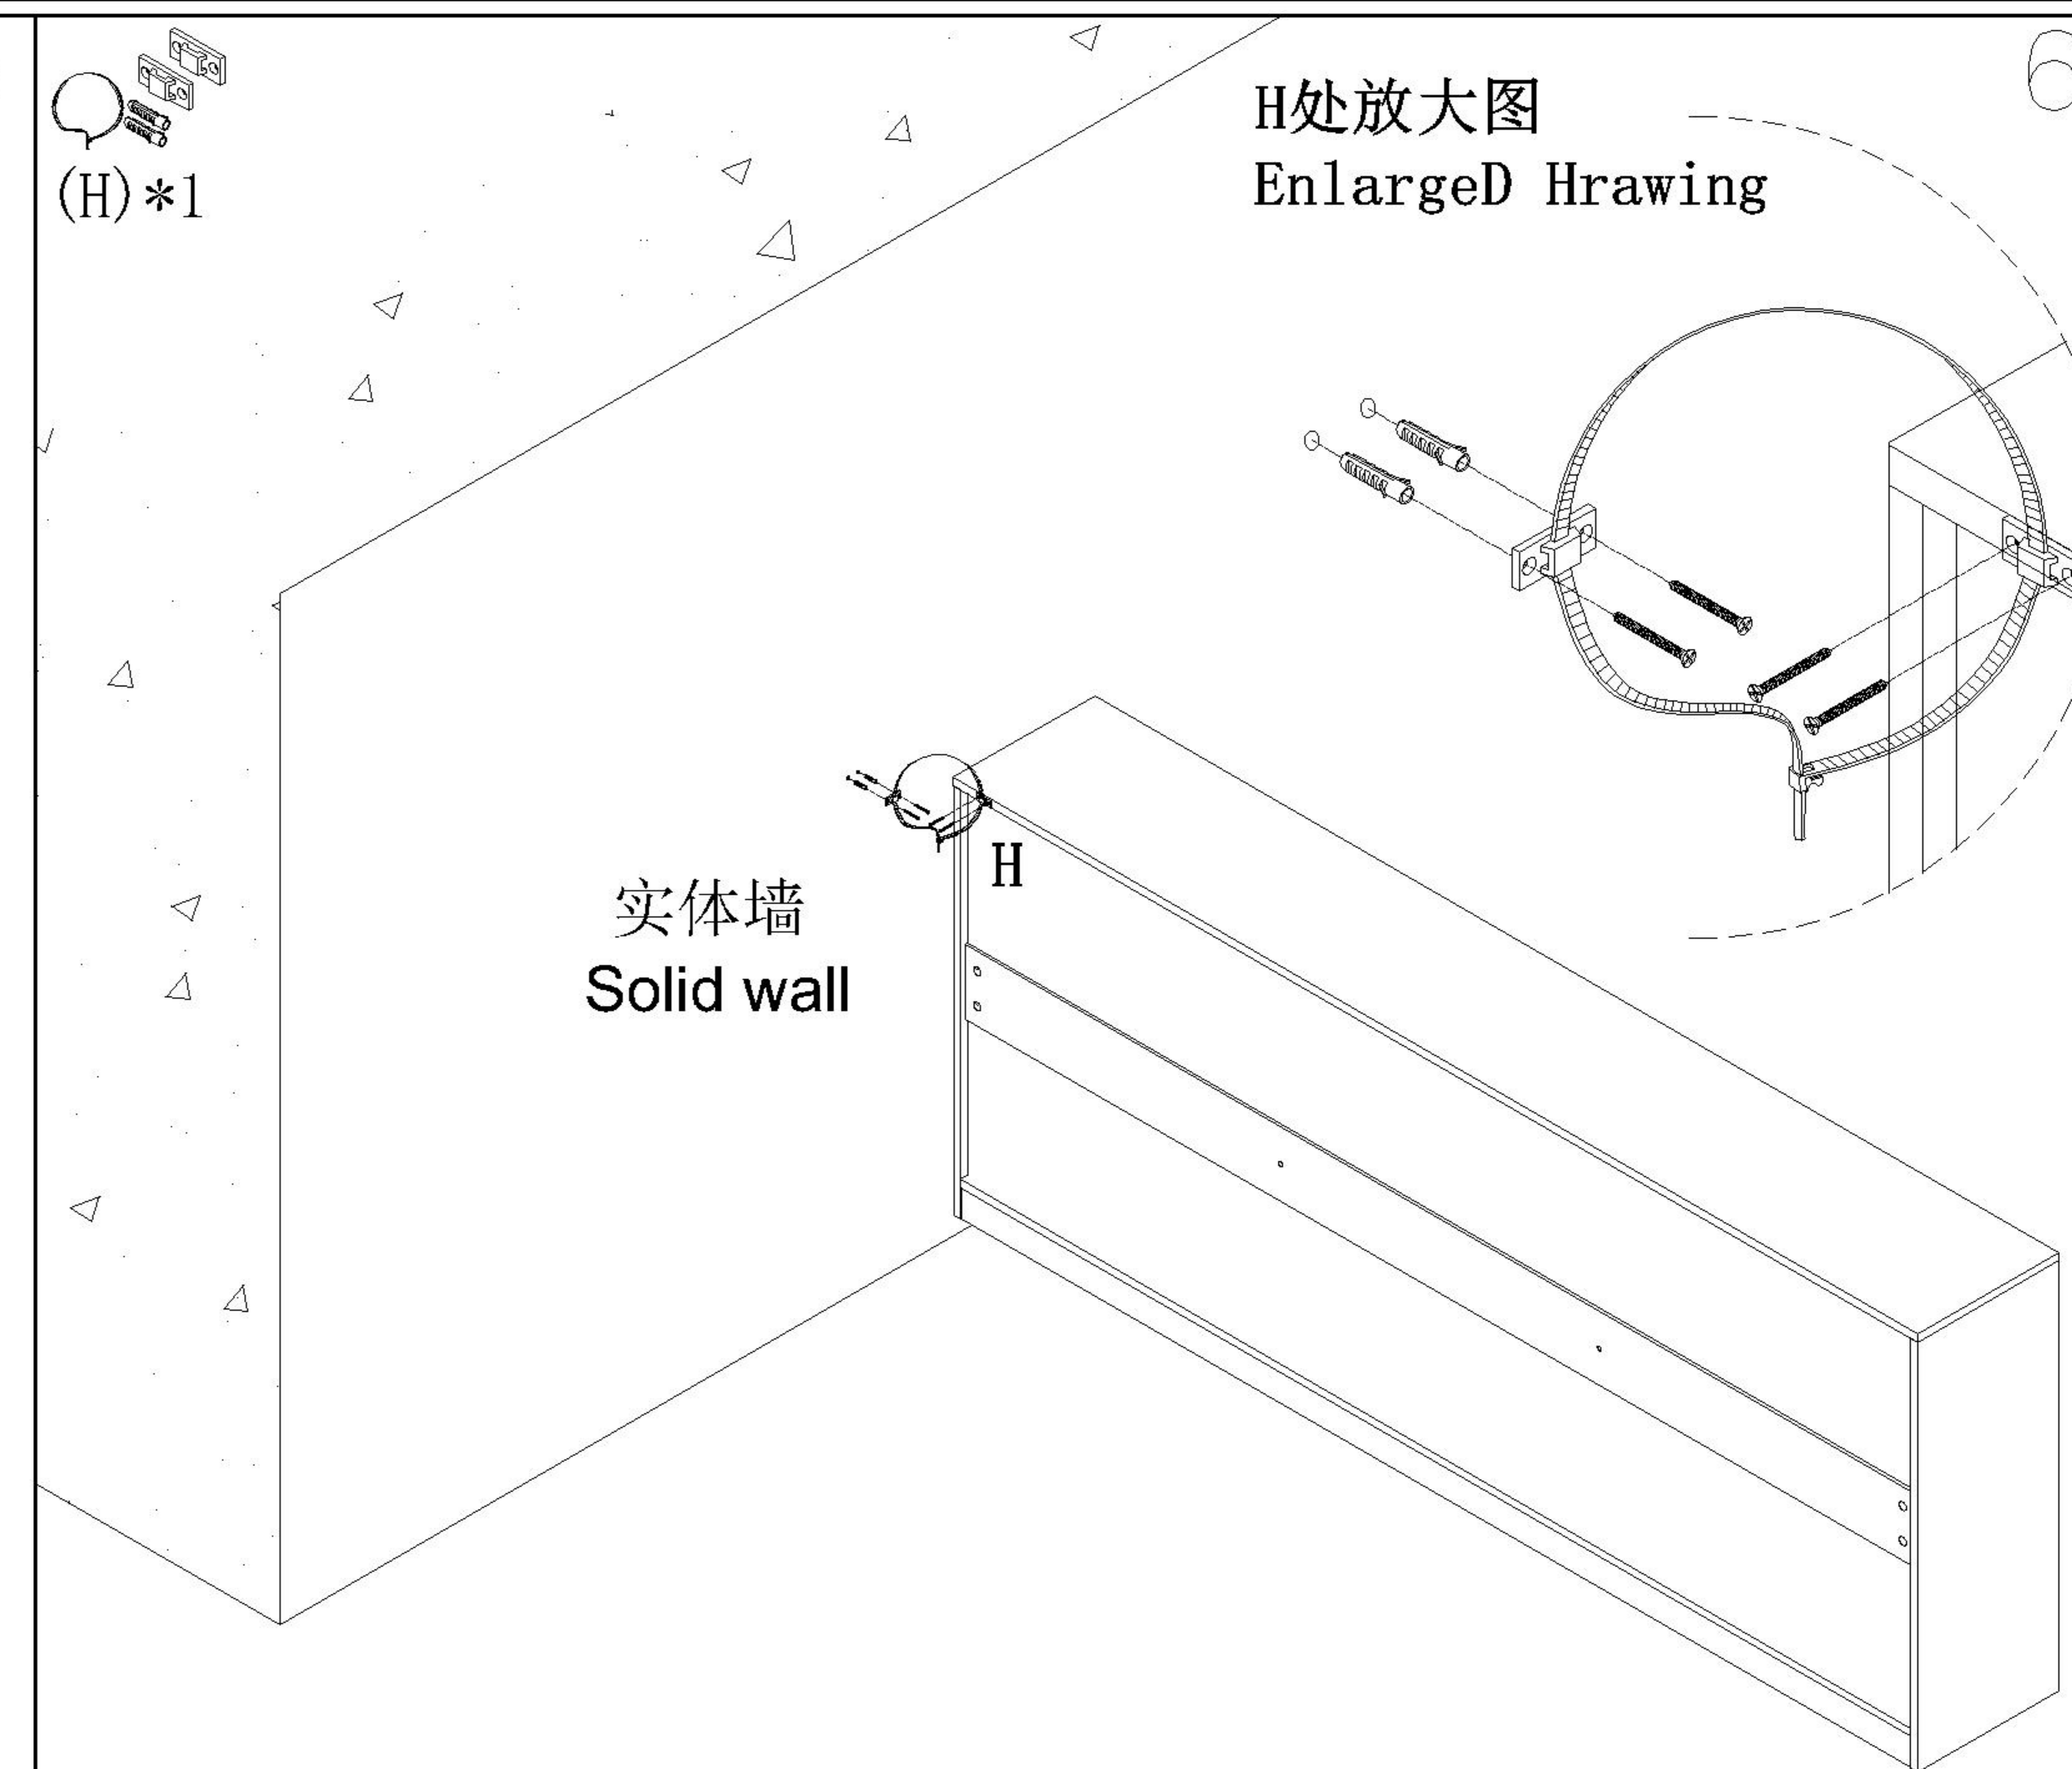

OV2G-A

安装方法/
Installation method

二合一
two-in-one

OV2G-A

安装方法/
Installation method

背板扣

Back Plate Buckle-White

(I)*2

(D)*12

(F)*12

5

(H)*1

实体墙
Solid wall

H处放大图
Enlarged Drawing

6

OV2G-C