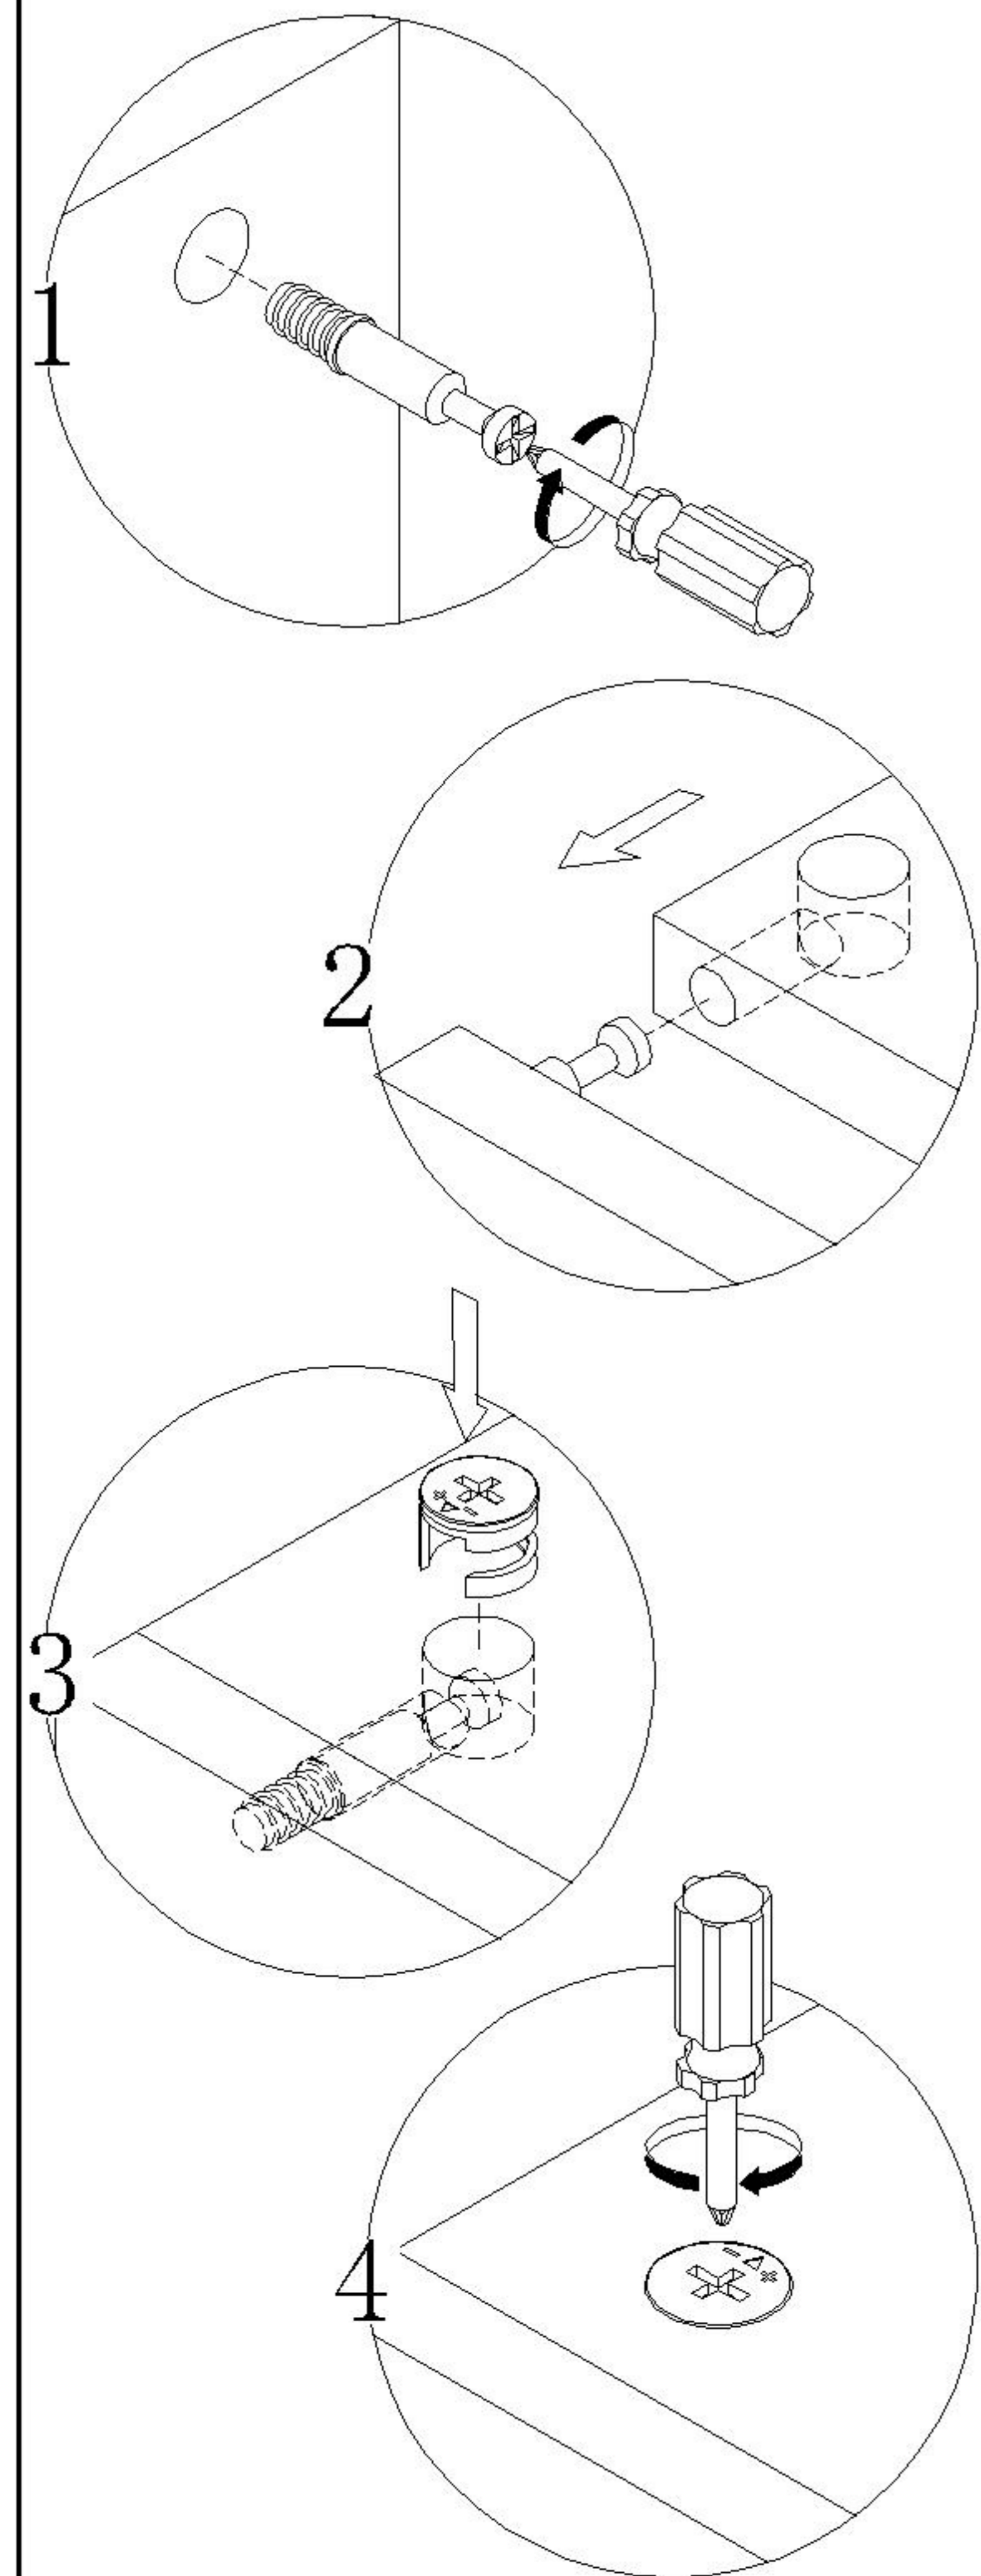

OV2G-A

安装方法/
Installation method

二合一
two-in-one

OV2G-A

安装方法/
Installation method

背板扣

Back Plate Buckle-White

(I)*2

(D)*12

(F)*12

5

(H)*1

实体墙
Solid wall

H处放大图
Enlarged Drawing

6

OV2G-C