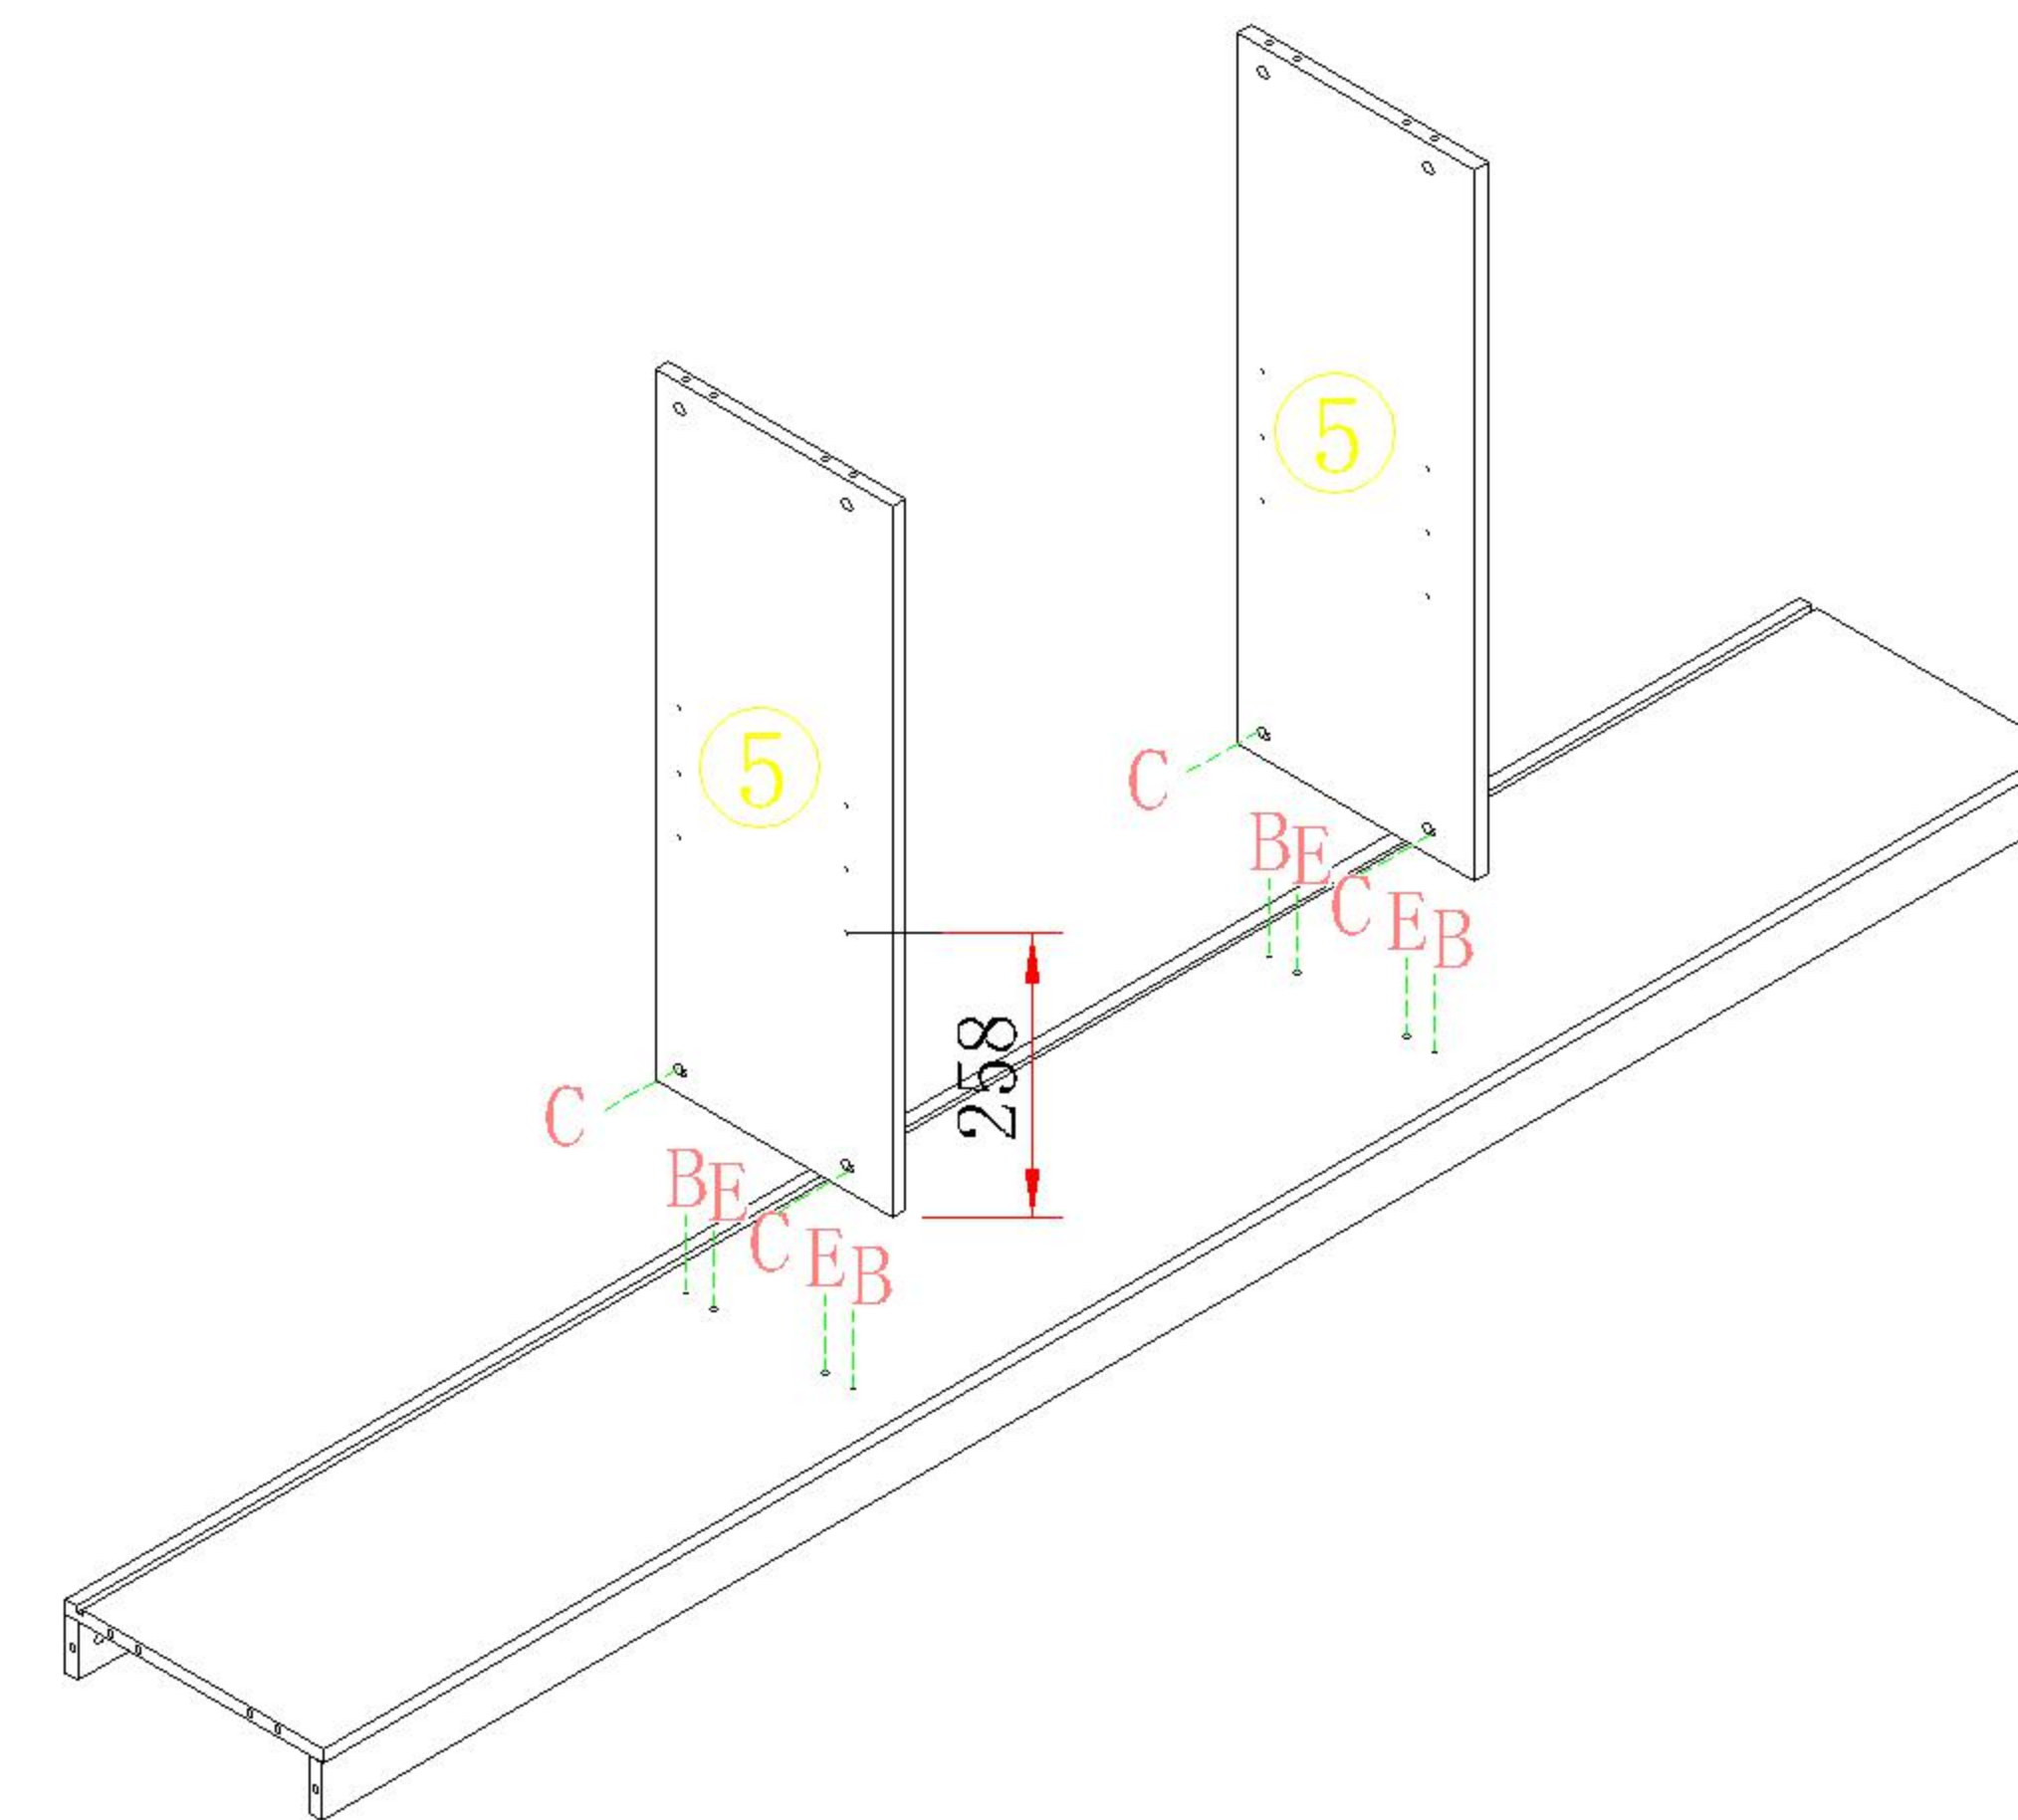

1

(B)*4

(C)*4

(E)*4