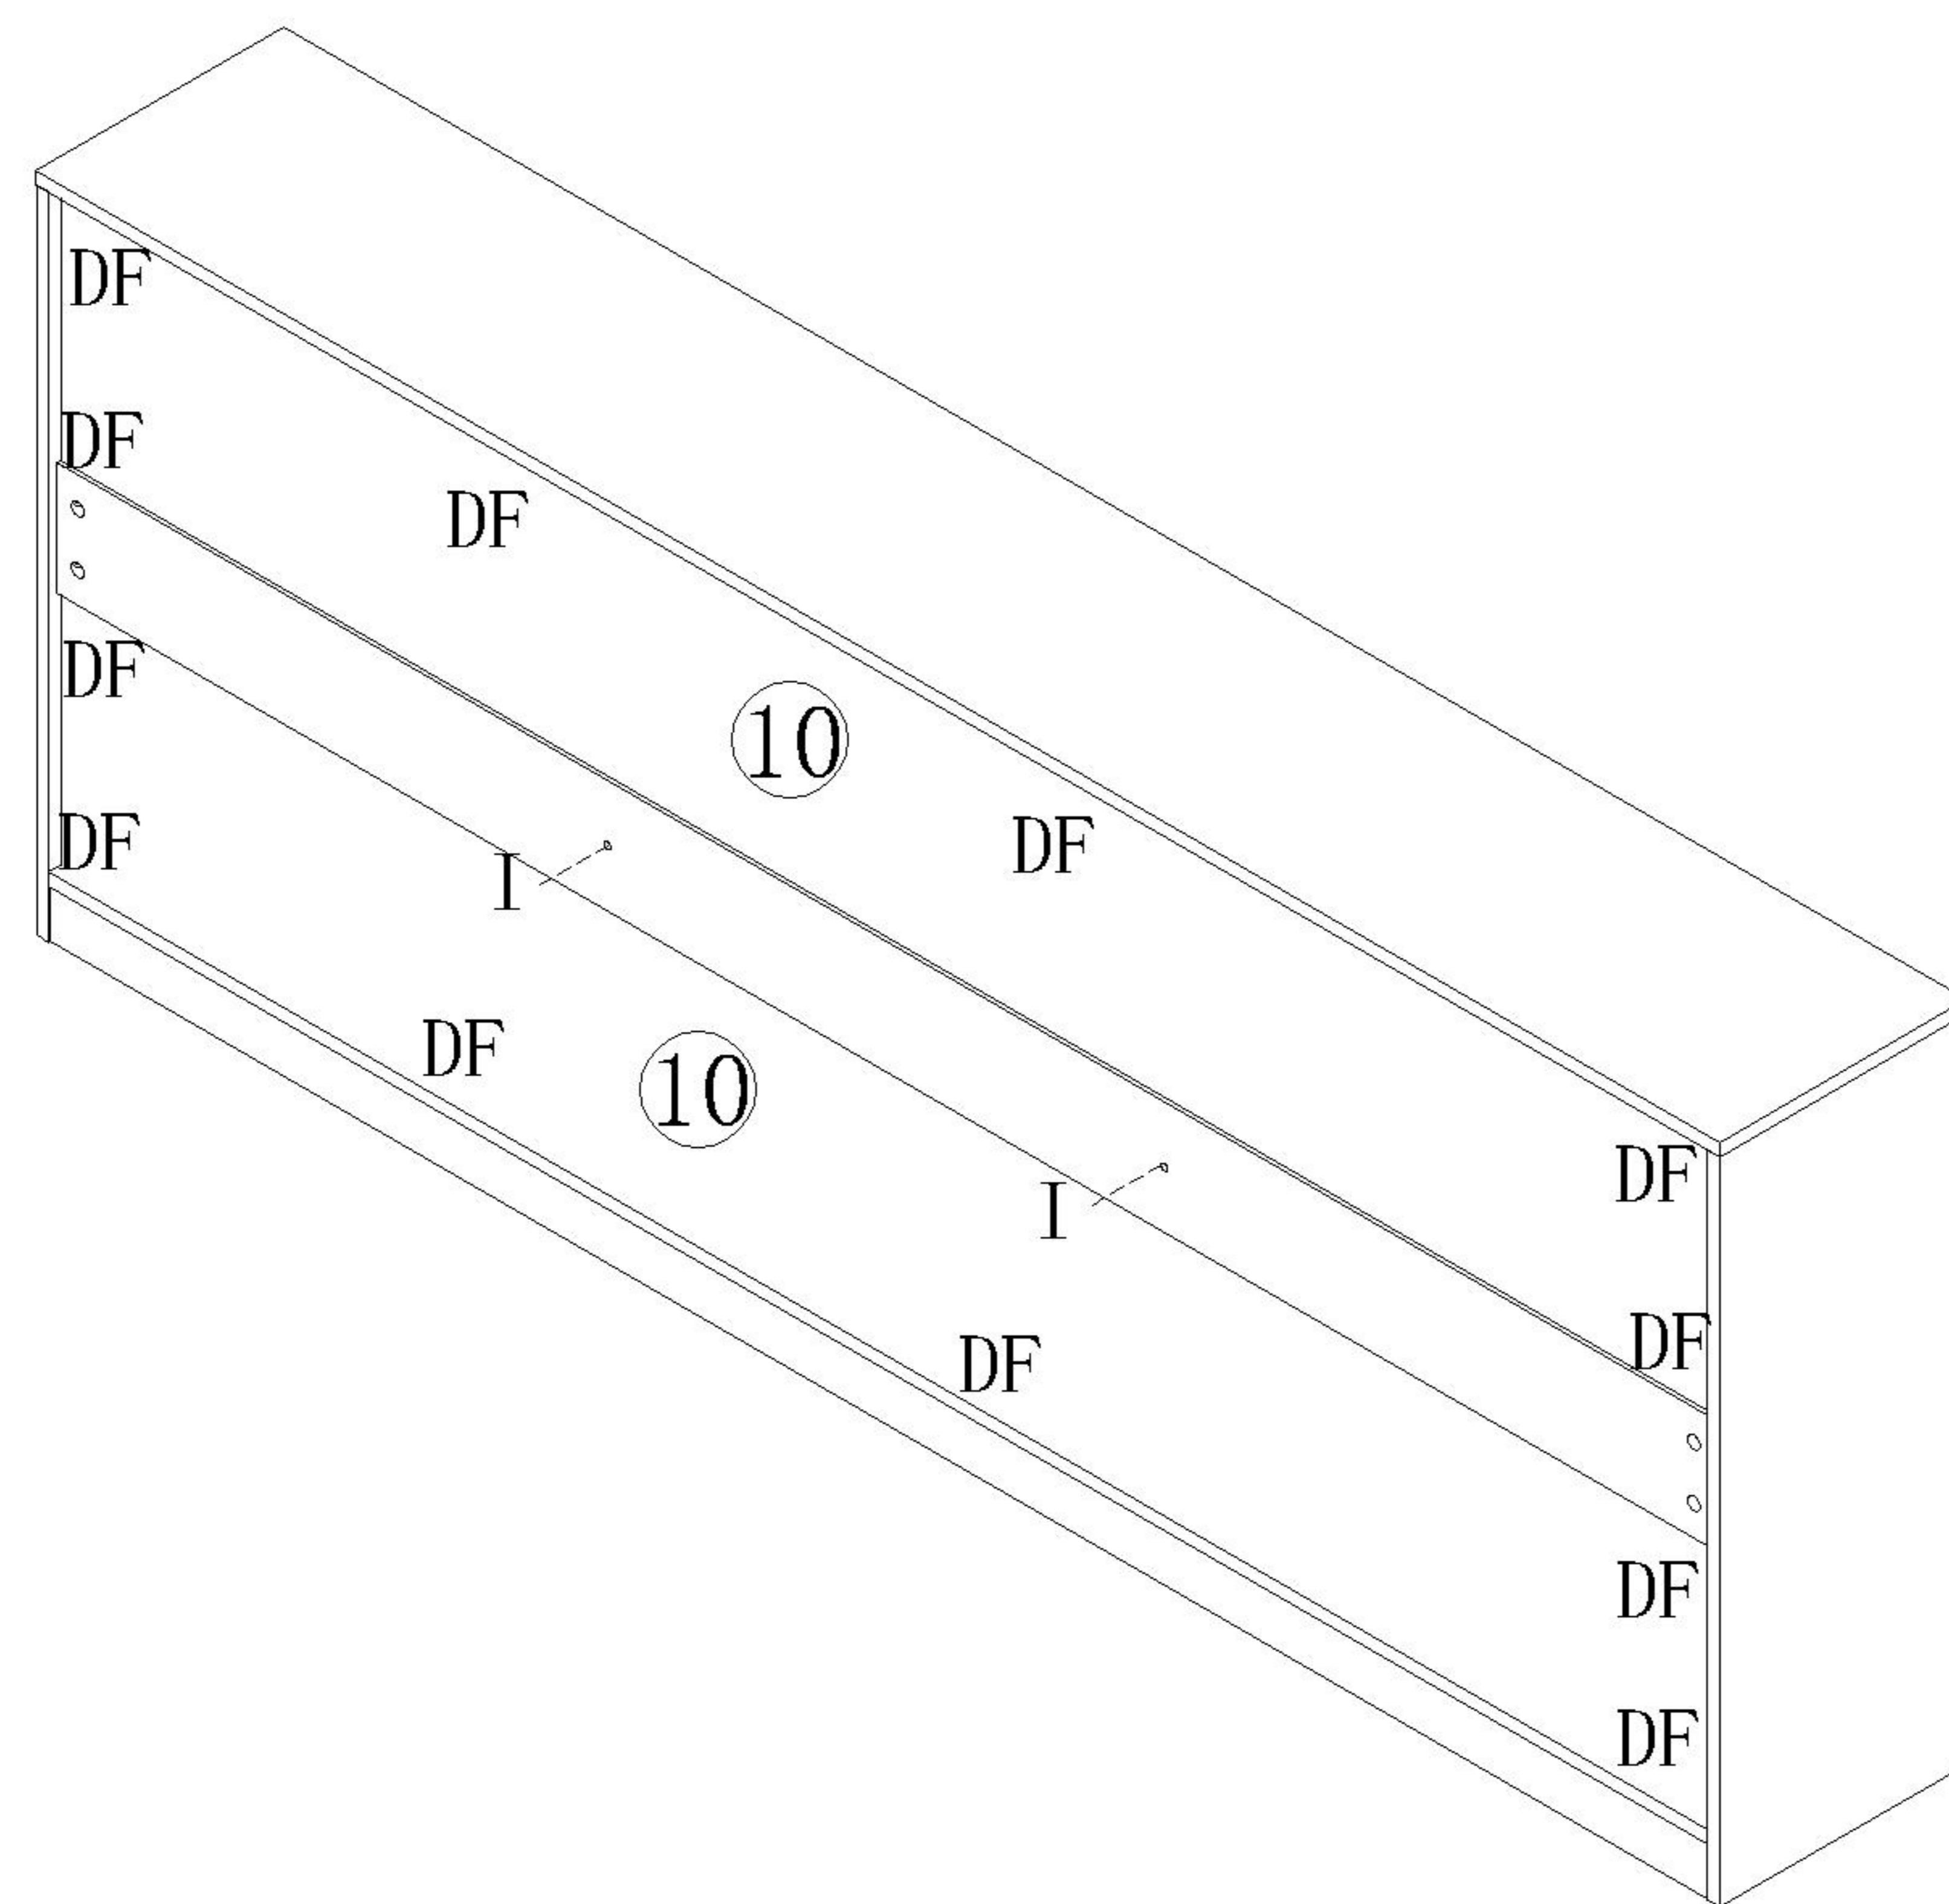

OV2G-A

安装方法/
Installation method

二合一
two-in-one

OV2G-A

安装方法/
Installation method

背板扣

Back Plate Buckle-White

(I)*2

(D)*12

(F)*12

5

(H)*1

实体墙
Solid wall

H处放大图
Enlarged Drawing

6

OV2G-C

(B)*14

(C)*14

(E)*8

4

OV2G-C

安装方法/
Installation method

背板扣
Back Plate Buckle-White

(I)*2

(D)*12

(F)*12

5

(H)*1

H处放大图
Enlarged Drawing

6