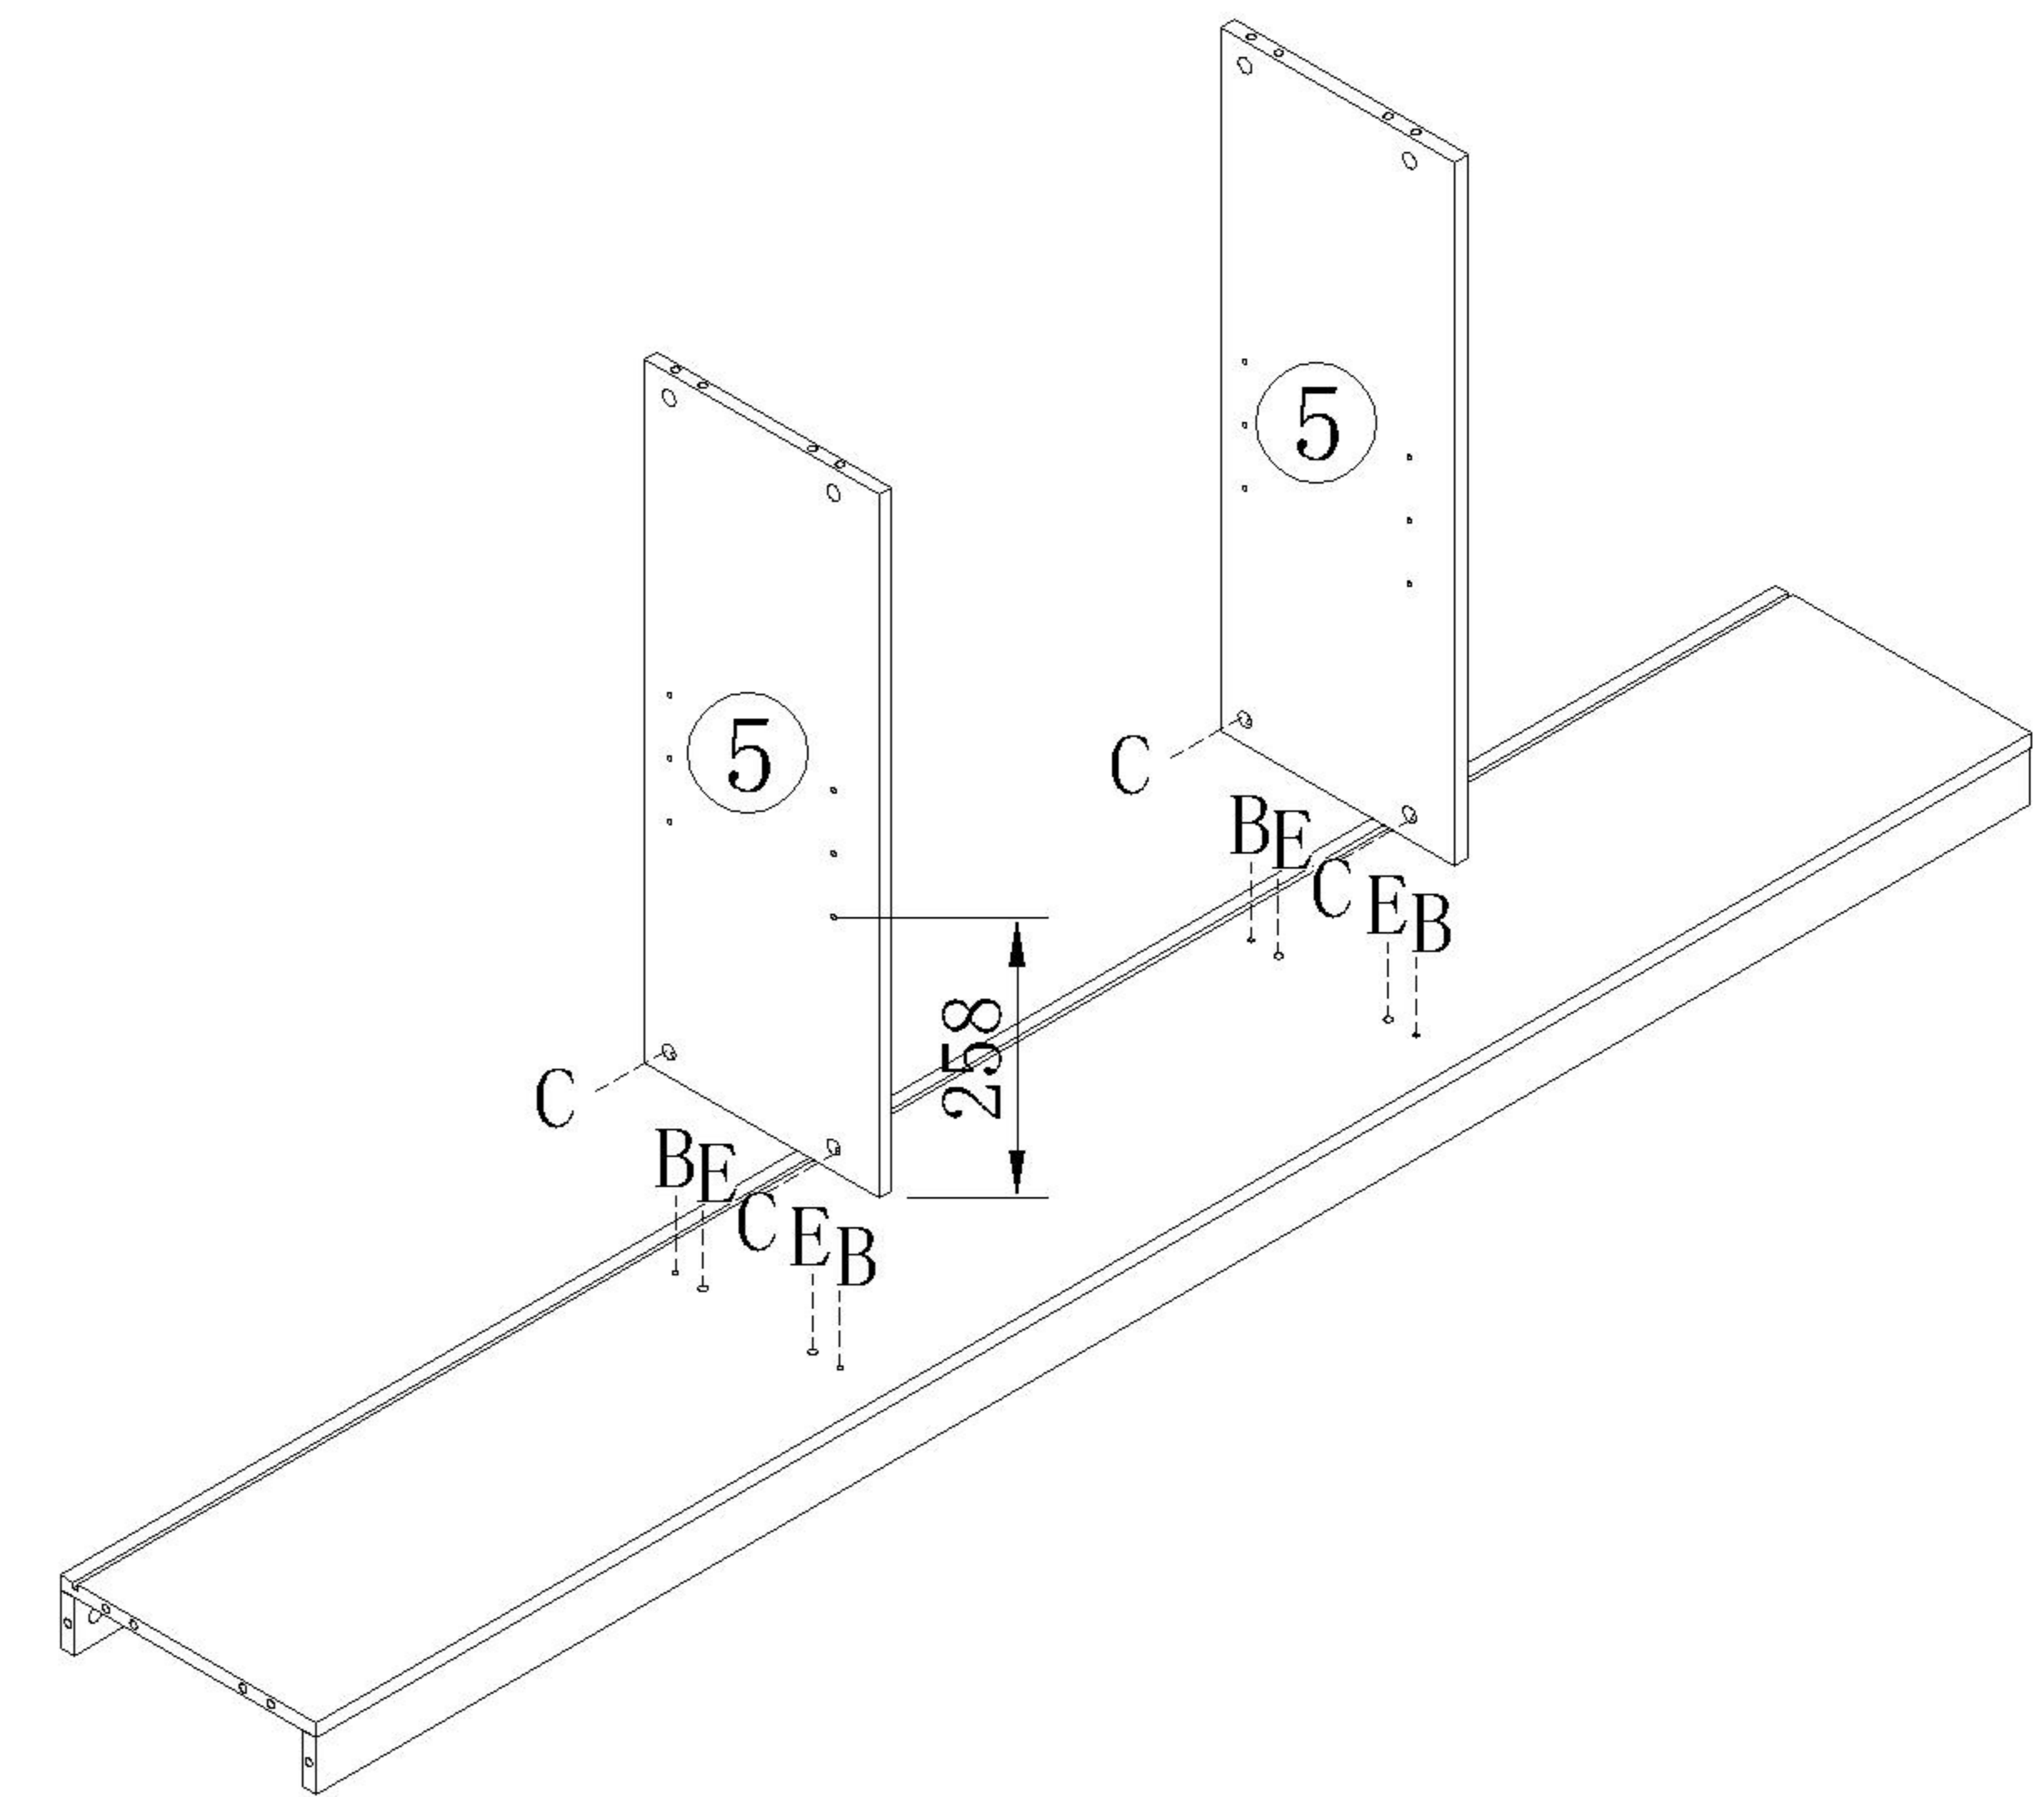

OV2G-A

安装方法/
Installation method

二合一
two-in-one

OV2G-A

安装方法/
Installation method

背板扣

Back Plate Buckle-White

(I)*2

(D)*12

(F)*12

5

(H)*1

实体墙
Solid wall

H处放大图
Enlarged Drawing

6

OV2G-C

安装方法/
Installation method

二合一
two-in-one

(B)*8

(C)*8

(G)*4

1

(B)*4

(C)*4

(B)*14

(C)*14

(E)*8

4

OV2G-C

安装方法/
Installation method

背板扣
Back Plate Buckle-White

(I)*2