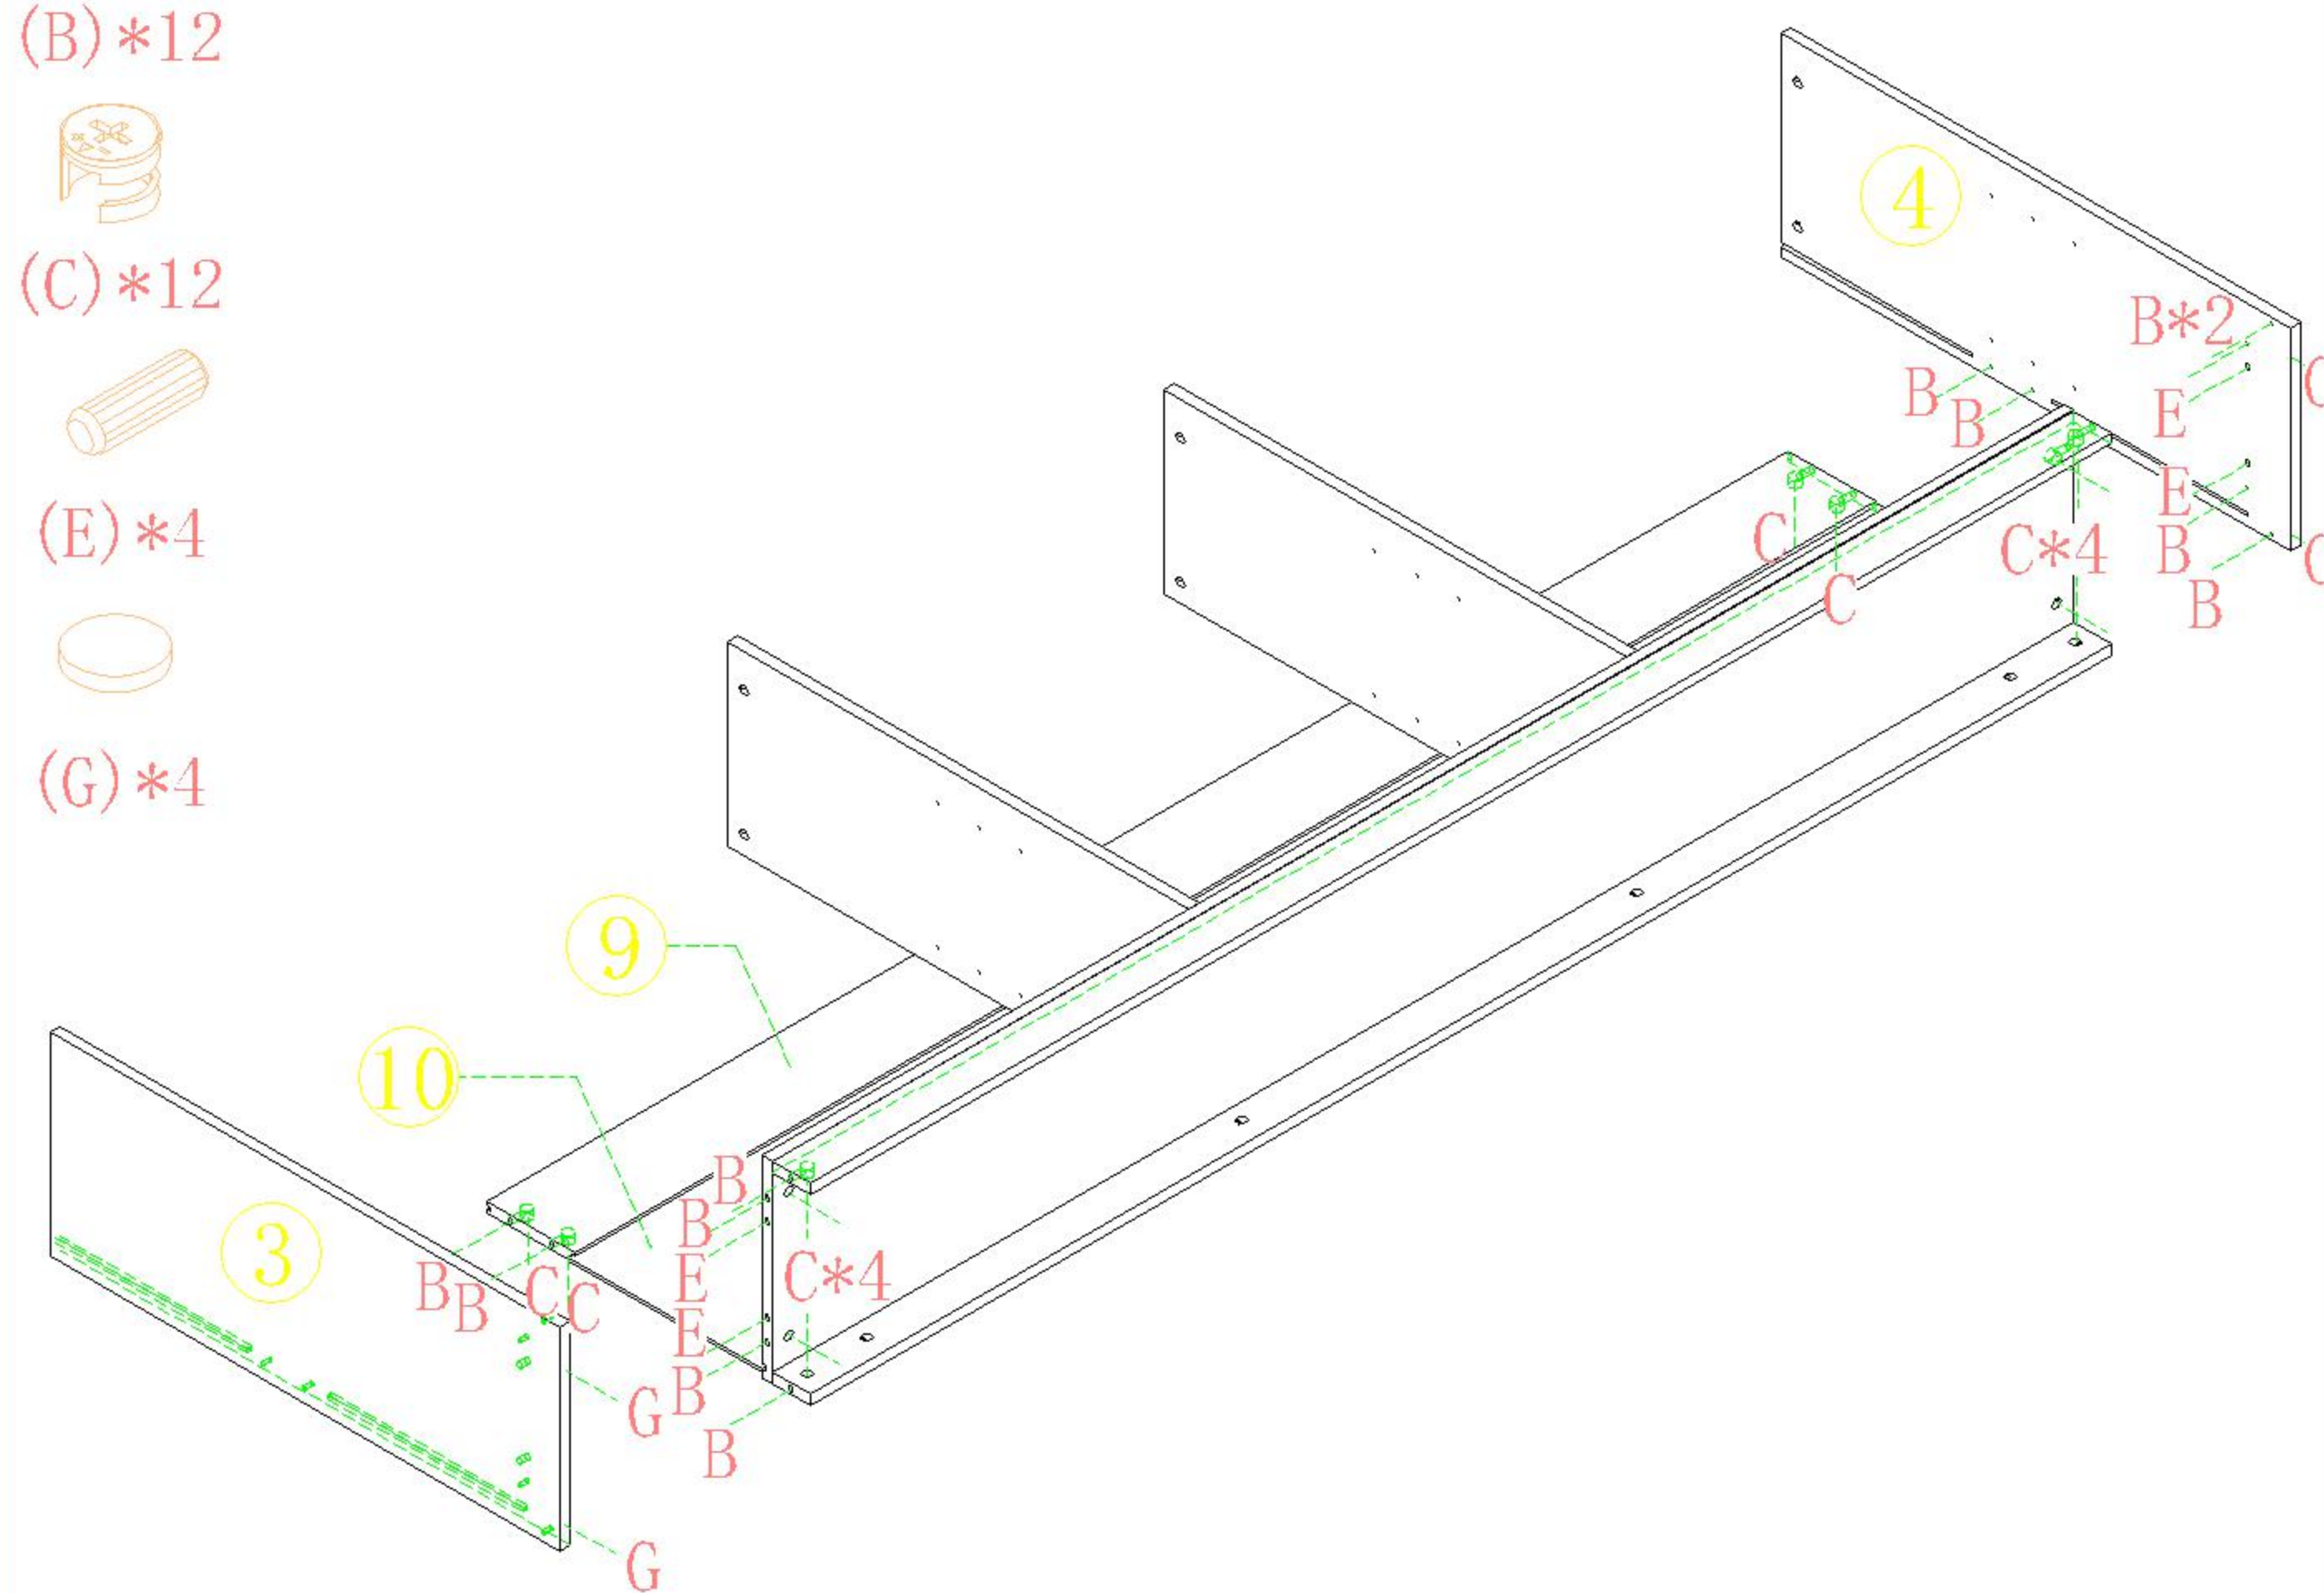

安装方法/
Installation method

二合一
two-in-one

(B)*8

(C)*8

(G)*4

1

(B)*4

(C)*4

(E)*4

2

(B)*12

(C)*12

(E)*4

(G)*4

3

(A)*12

(B)*14

(C)*14

(E)*8

4

OV2G-C

安装方法/
Installation method

背板扣
Back Plate Buckle-White

(I)*2

(D)*12

(F)*12

5

(H)*1

H处放大图
Enlarged Drawing

6