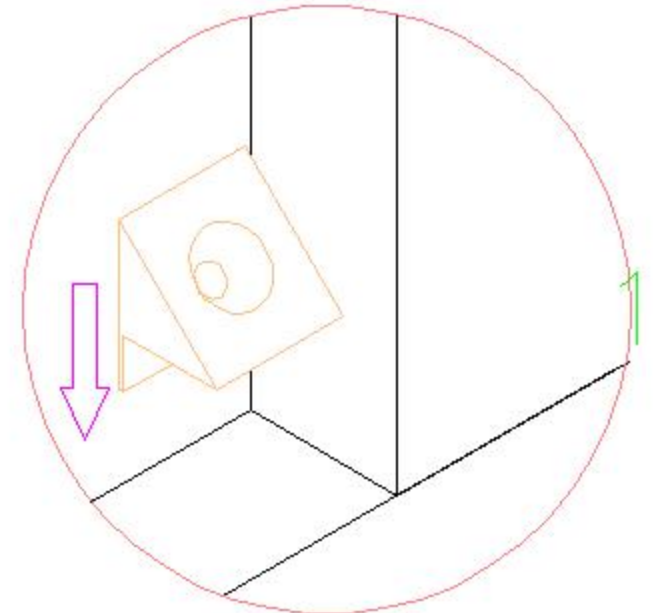

(B)*14

(C)*14

(E)*8

4

OV2G-C

安装方法/
Installation method

背板扣
Back Plate Buckle-White

(I)*2

(D)*12

(F)*12

5

(H)*1

H处放大图
Enlarged Drawing

6