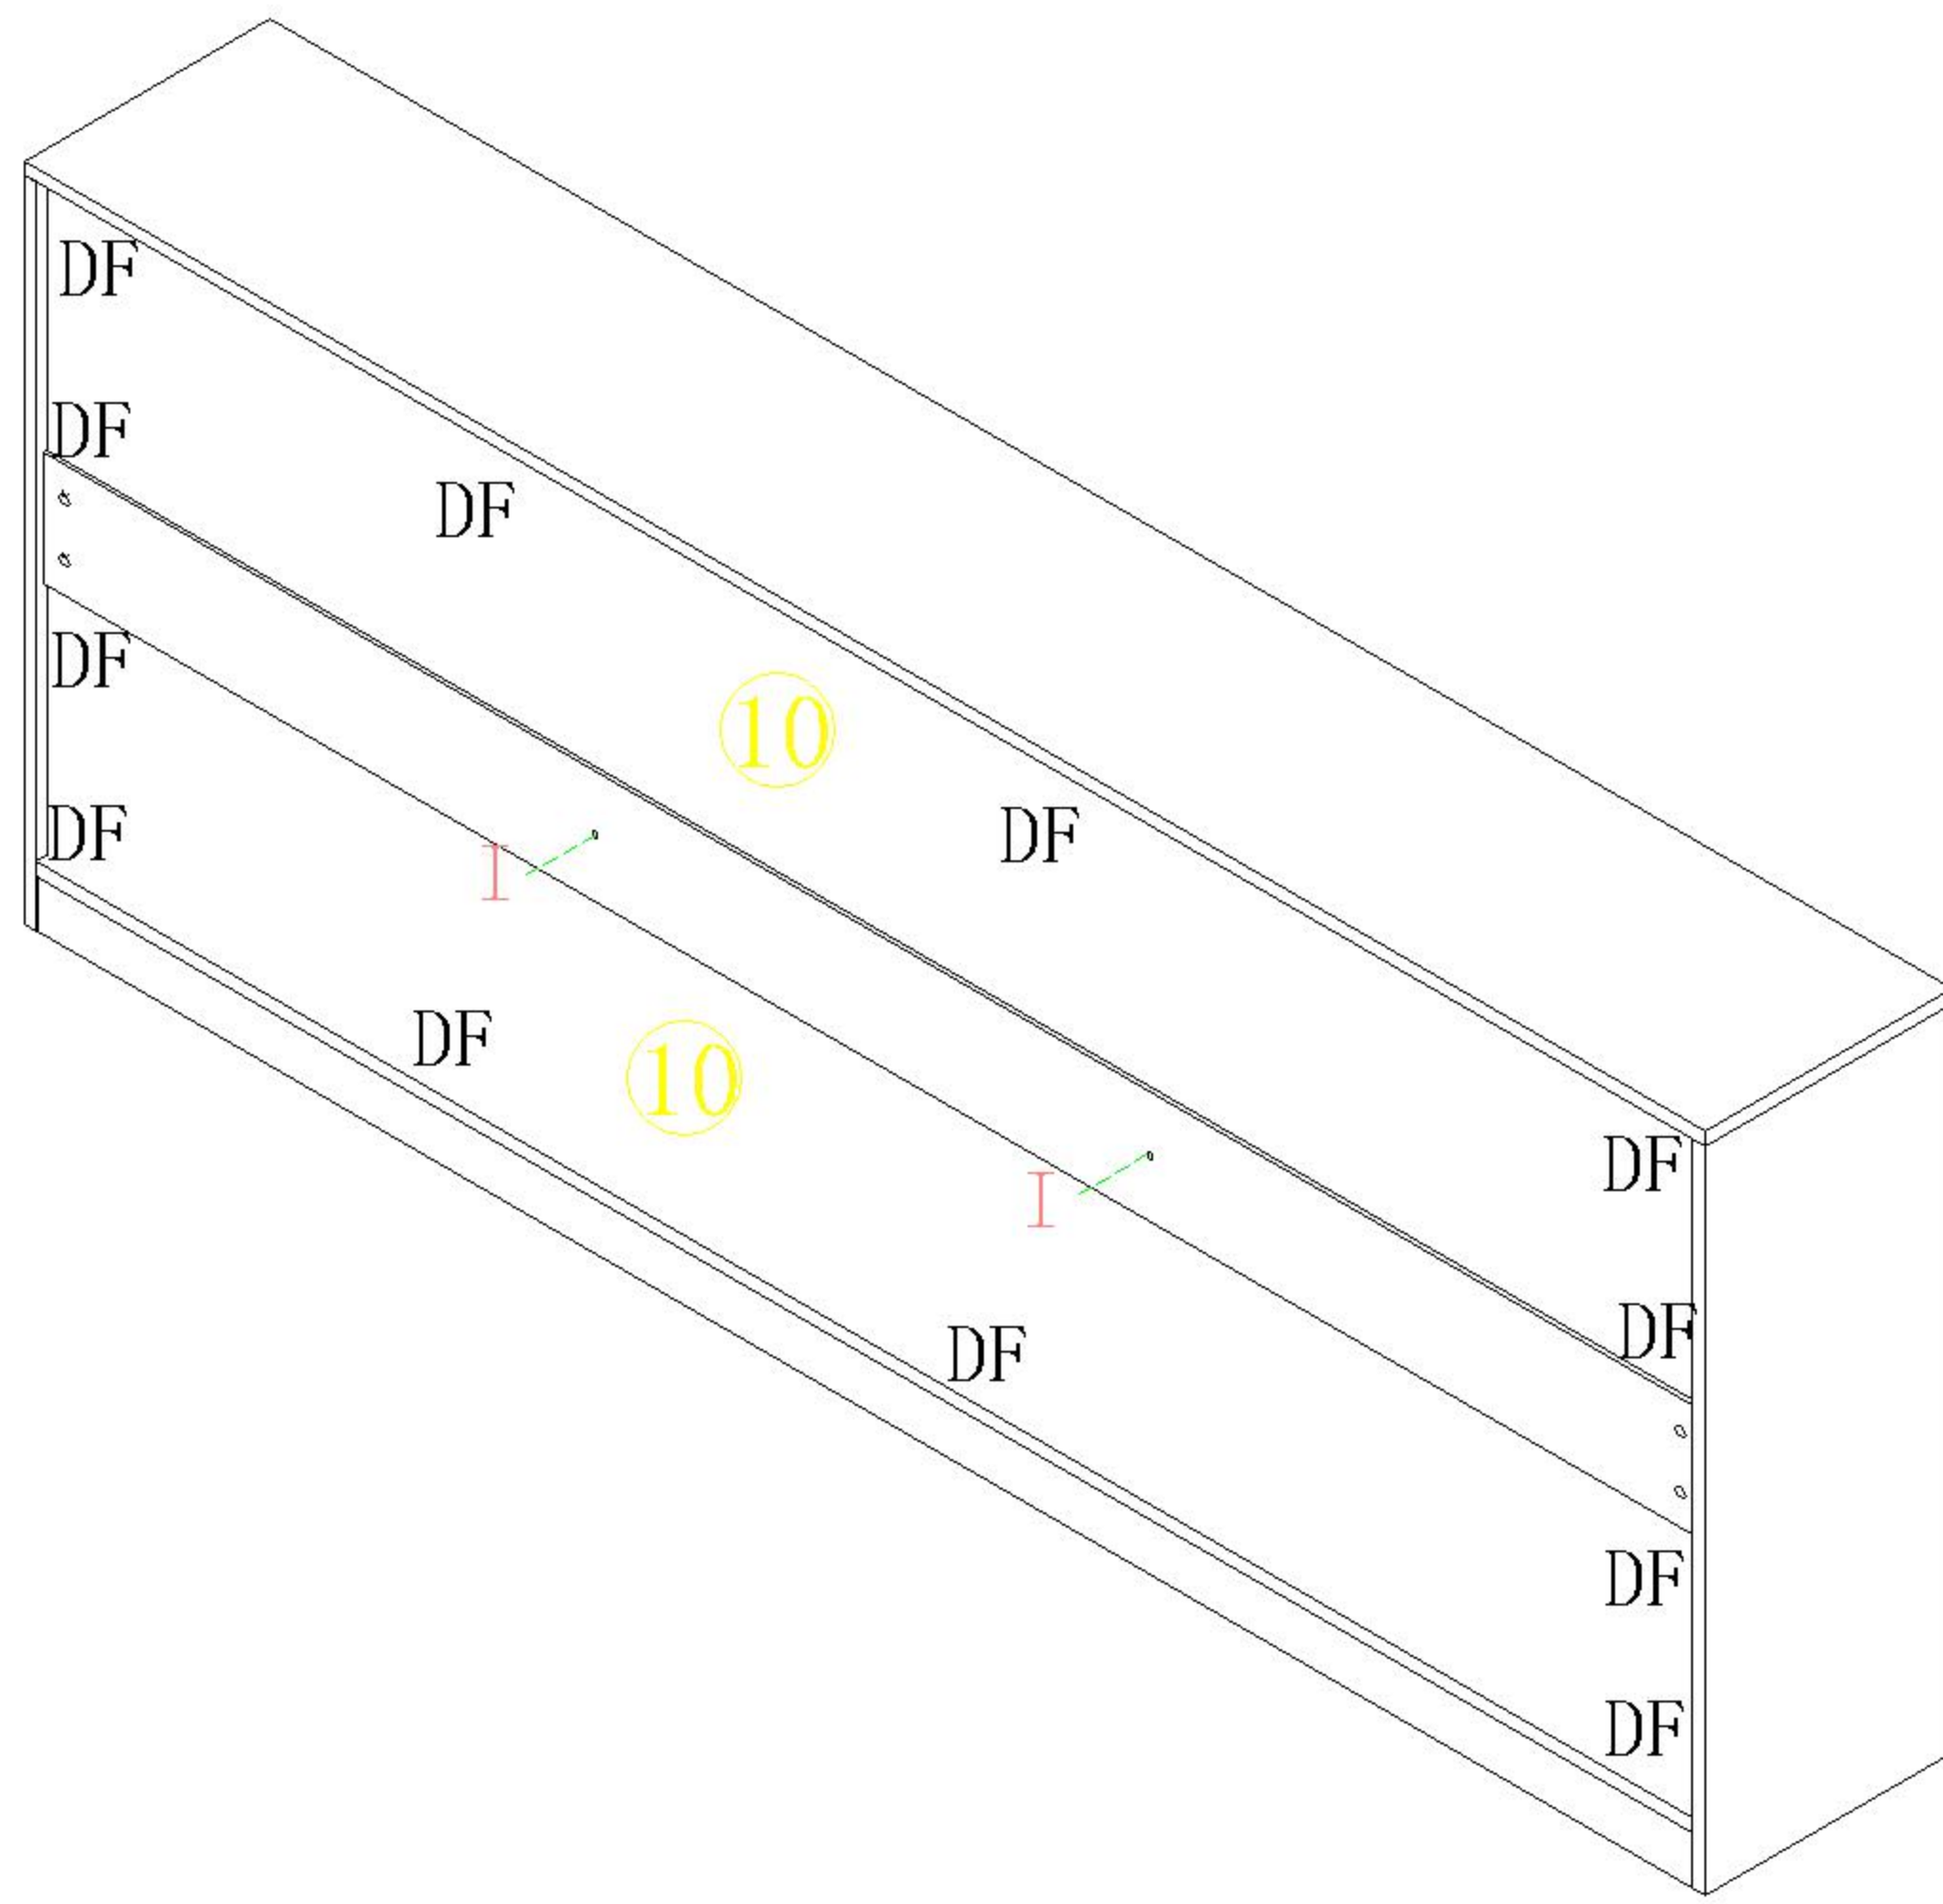

(D)*12

(F)*12

5

(H)*1

实体墙
Solid wall

H处放大图
Enlarged Drawing

6

OV2G-C

(B)*14

(C)*14

(E)*8

4

OV2G-C

安装方法/
Installation method

背板扣
Back Plate Buckle-White

(I)*2

(D)*12

(F)*12

5

(H)*1

H处放大图
Enlarged Drawing

6