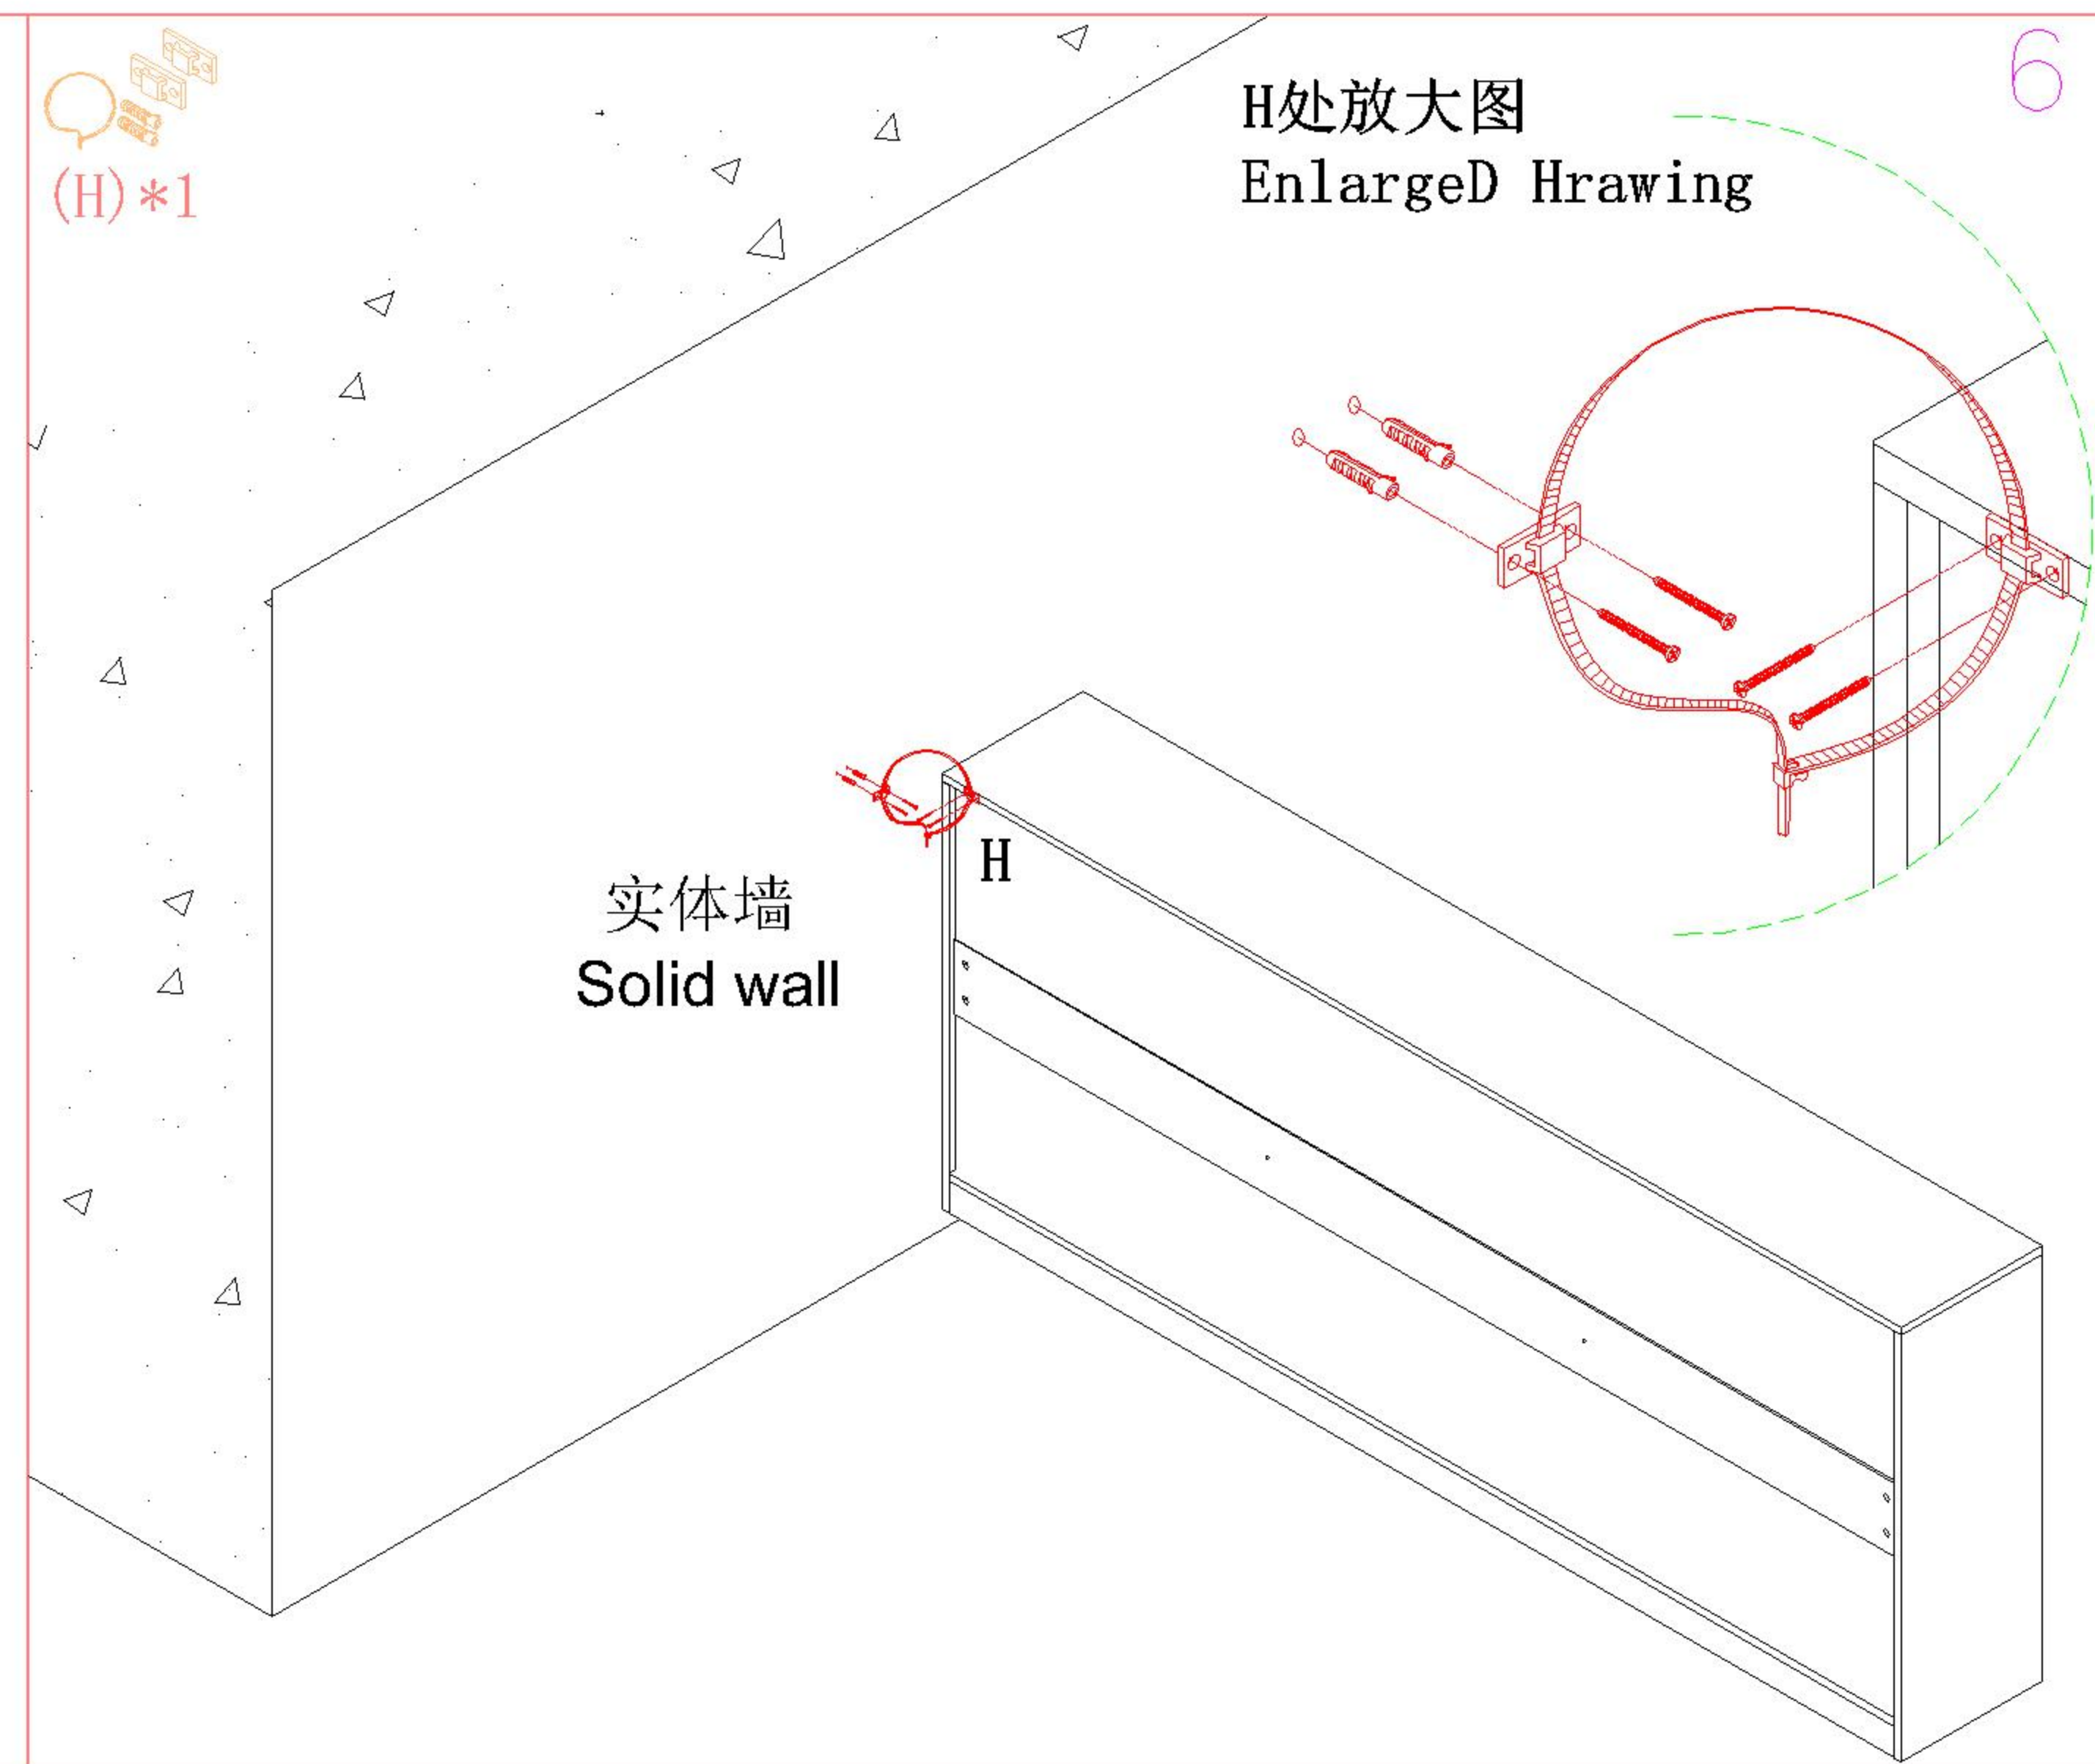

(B)*14

(C)*14

(E)*8

4

OV2G-C

安装方法/
Installation method

背板扣
Back Plate Buckle-White

(I)*2

(D)*12

(F)*12

5

(H)*1

H处放大图
Enlarged Drawing

6