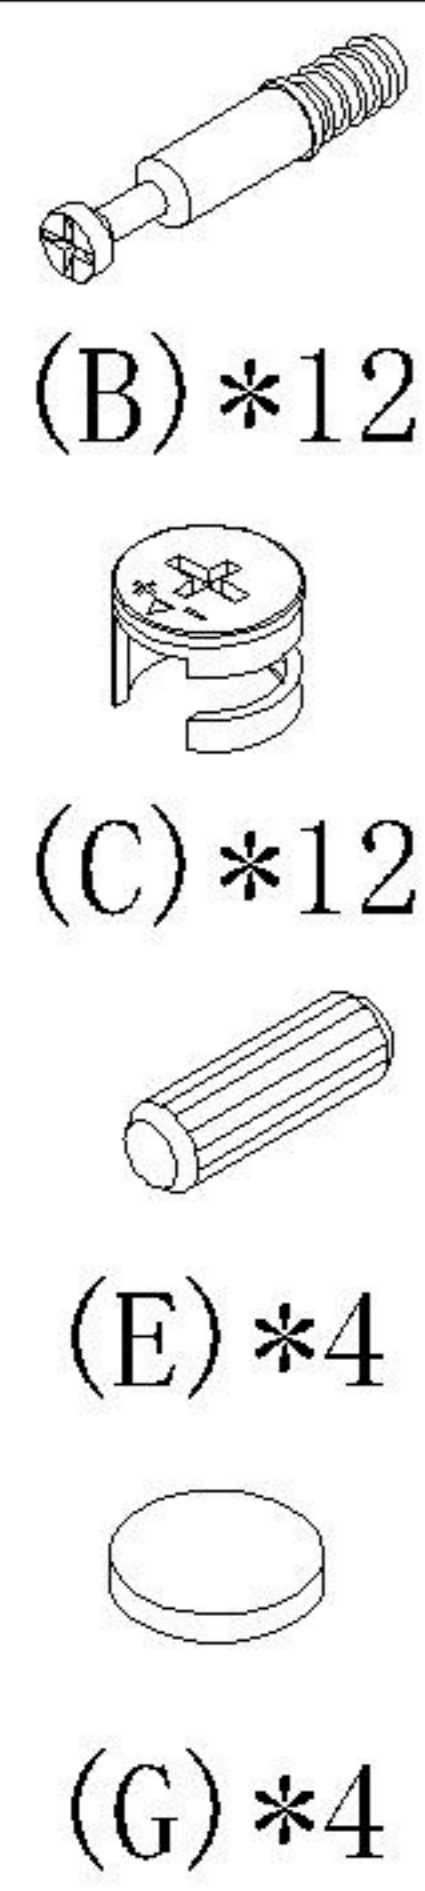

OV2G-A

安装方法/
Installation method

二合一
two-in-one

OV2G-A

安装方法/
Installation method

背板扣

Back Plate Buckle-White

(I)*2

(D)*12

(F)*12

5

(H)*1

实体墙
Solid wall

H处放大图
Enlarged Drawing

6

OV2G-C