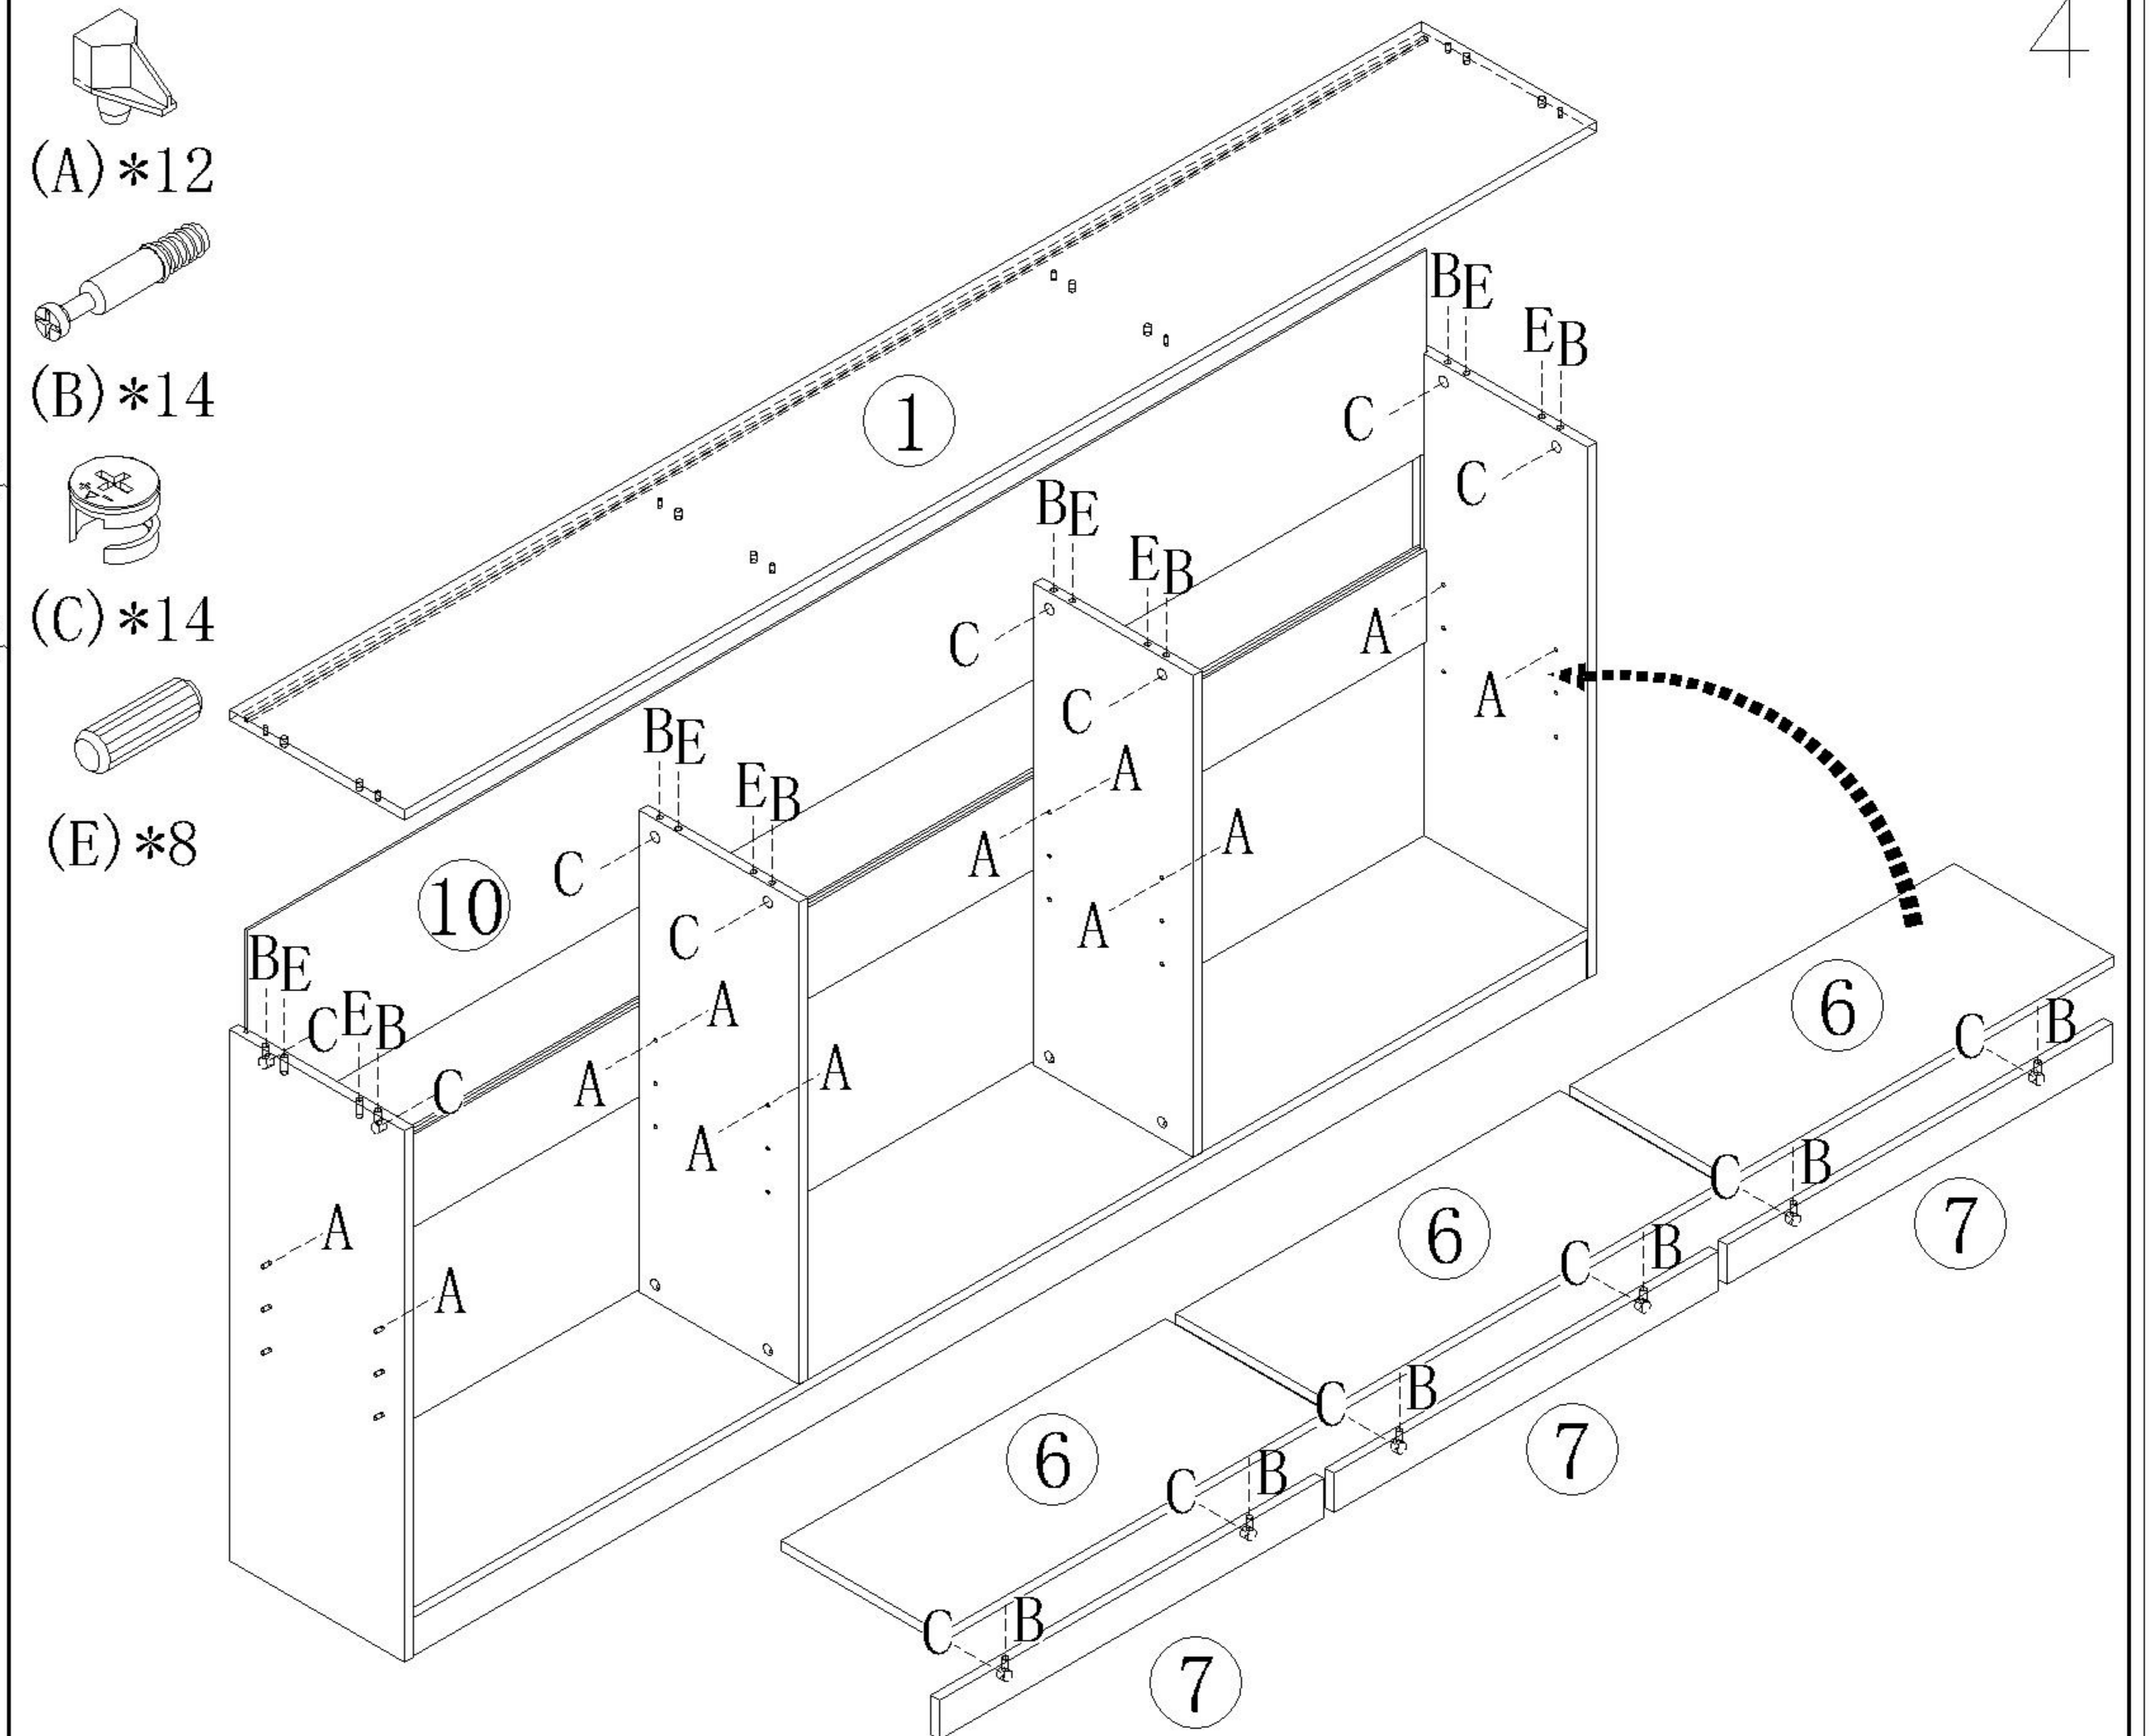

OV2G-A

安装方法/
Installation method

二合一
two-in-one

OV2G-A

安装方法/
Installation method

背板扣

Back Plate Buckle-White

(I)*2

(D)*12

(F)*12

5

(H)*1

实体墙
Solid wall

H处放大图
Enlarged Drawing

6

OV2G-C

安装方法/
Installation method

二合一
two-in-one

(B)*8

(C)*8

(G)*4

1

(B)*4

(C)*4

(B)*14

(C)*14

(E)*8

4

OV2G-C

安装方法/
Installation method

背板扣
Back Plate Buckle-White

(I)*2