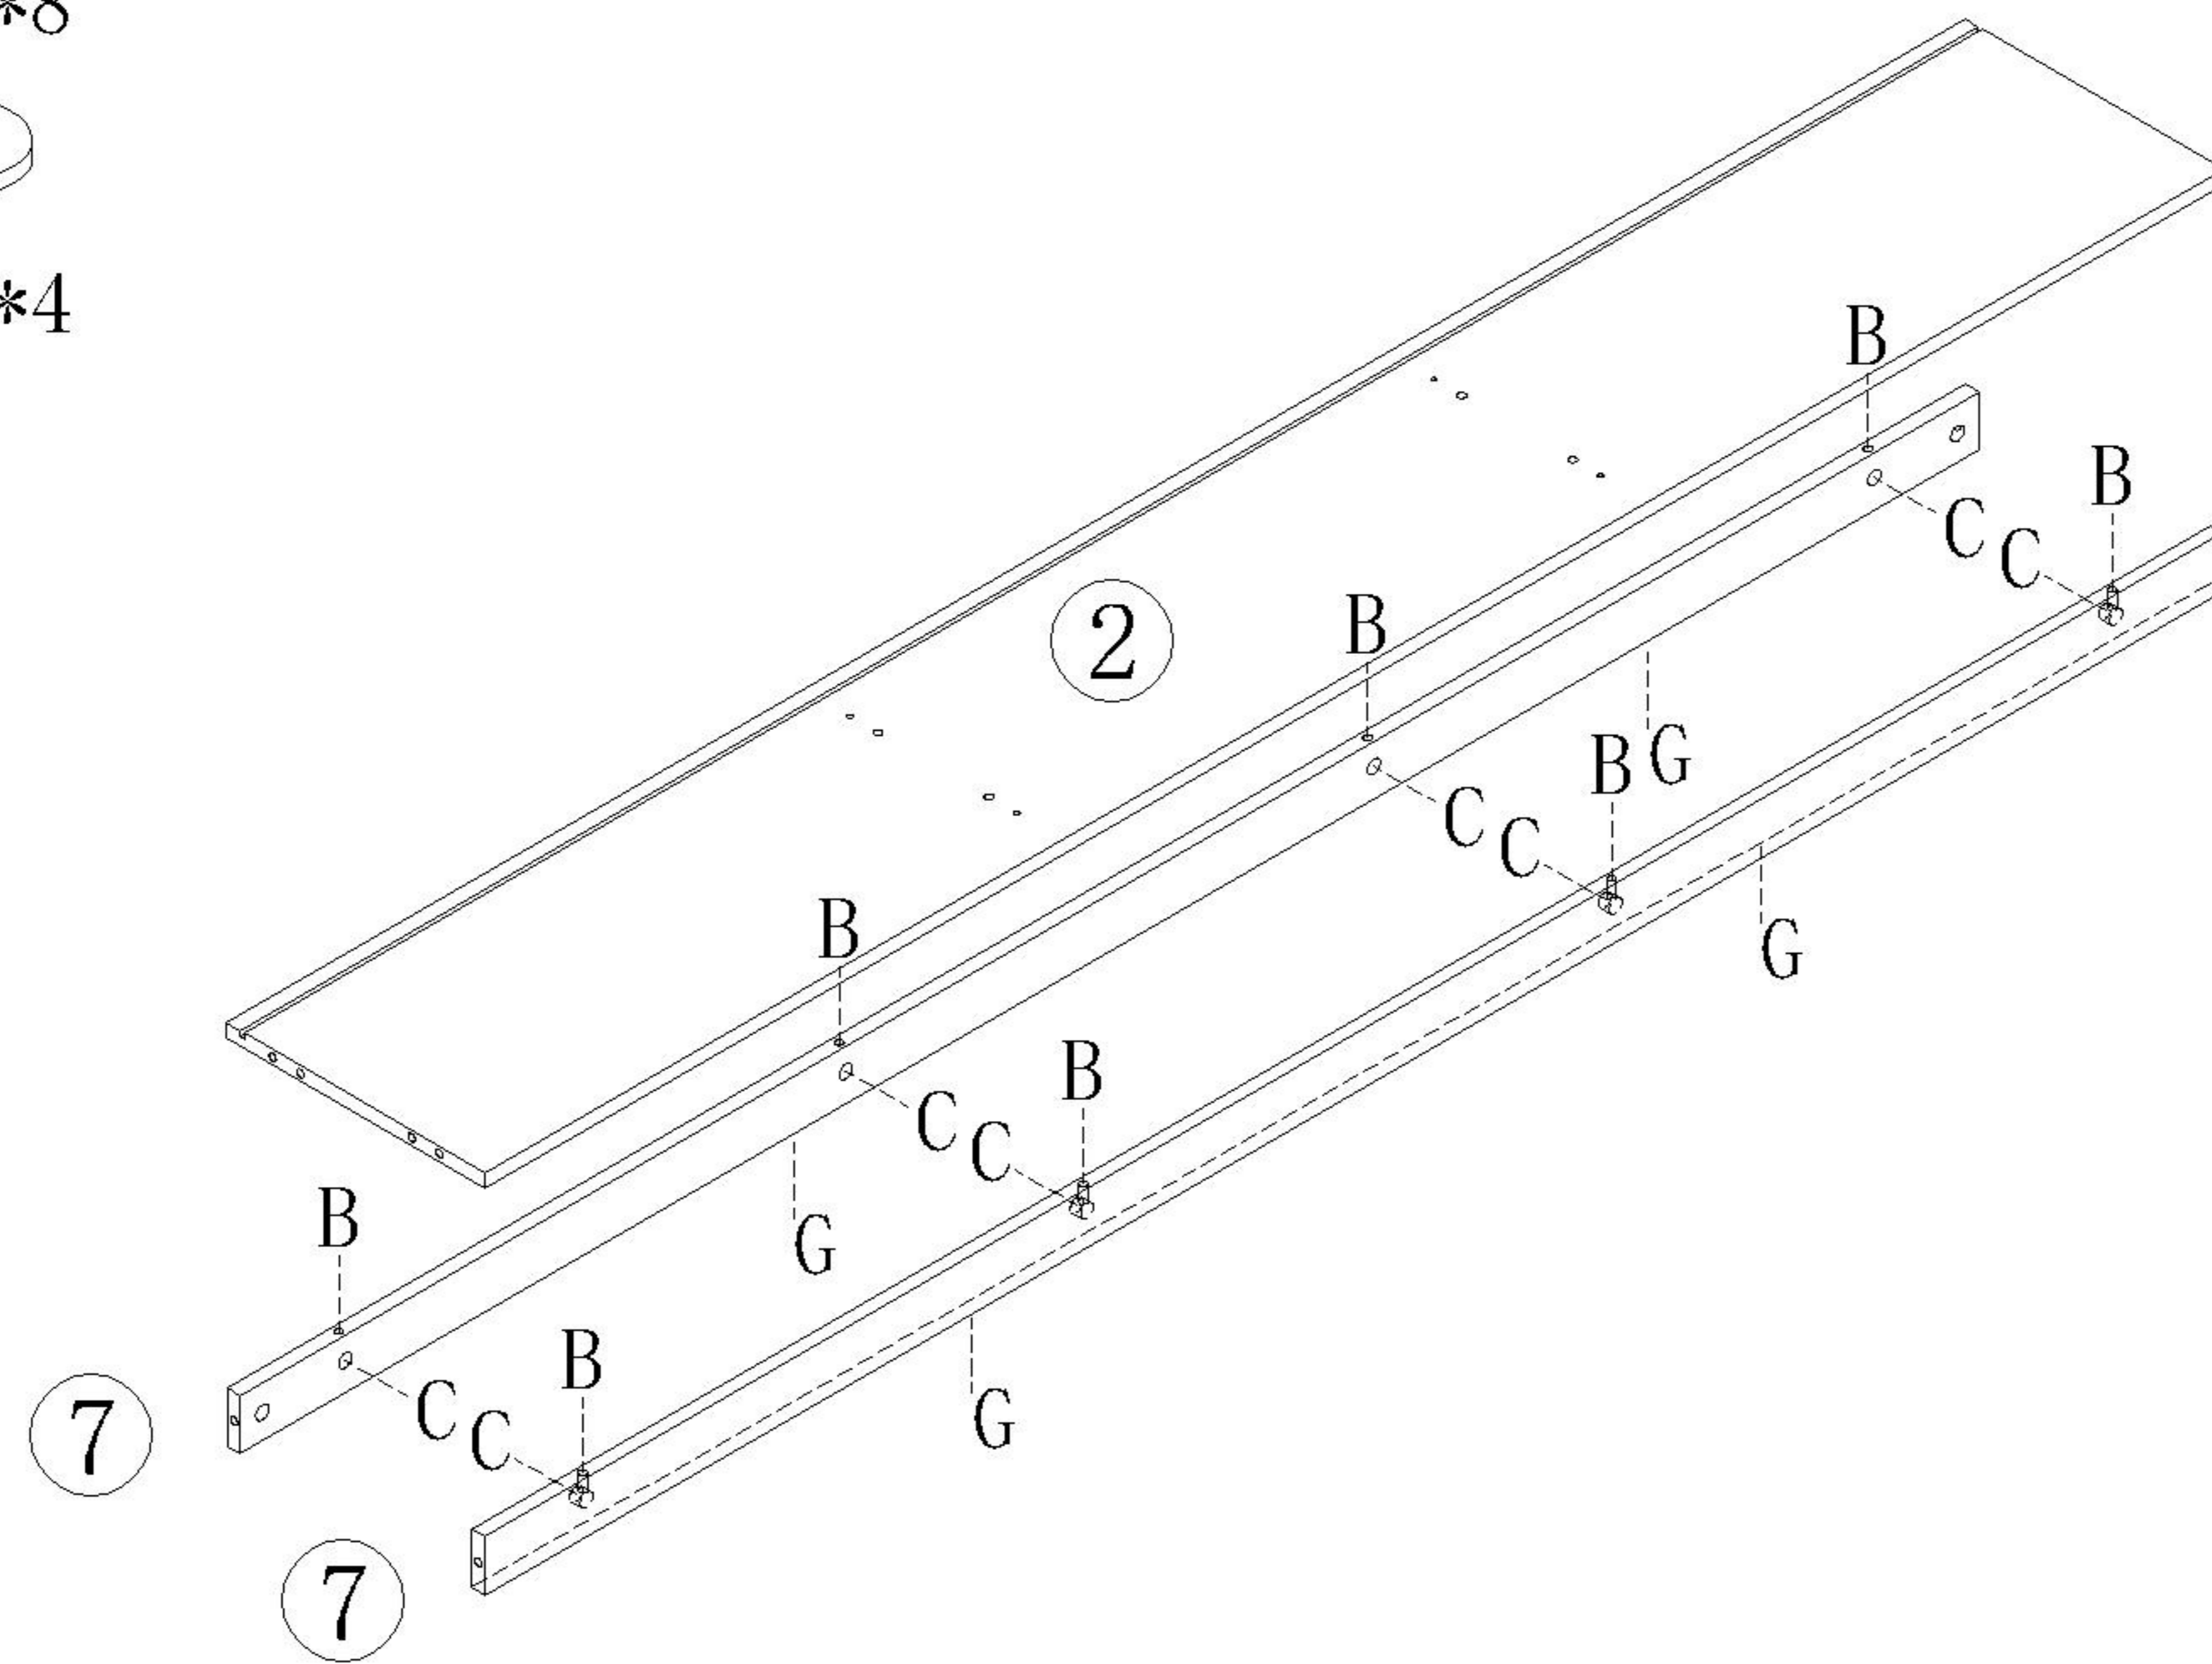

OV2G-A

安装方法/
Installation method

二合一
two-in-one

OV2G-A

安装方法/
Installation method

背板扣

Back Plate Buckle-White

(I)*2

(D)*12

(F)*12

5

(H)*1

实体墙
Solid wall

H处放大图
Enlarged Drawing

6

OV2G-C

(B)*14

(C)*14

(E)*8

4

OV2G-C

安装方法/
Installation method

背板扣
Back Plate Buckle-White

(I)*2