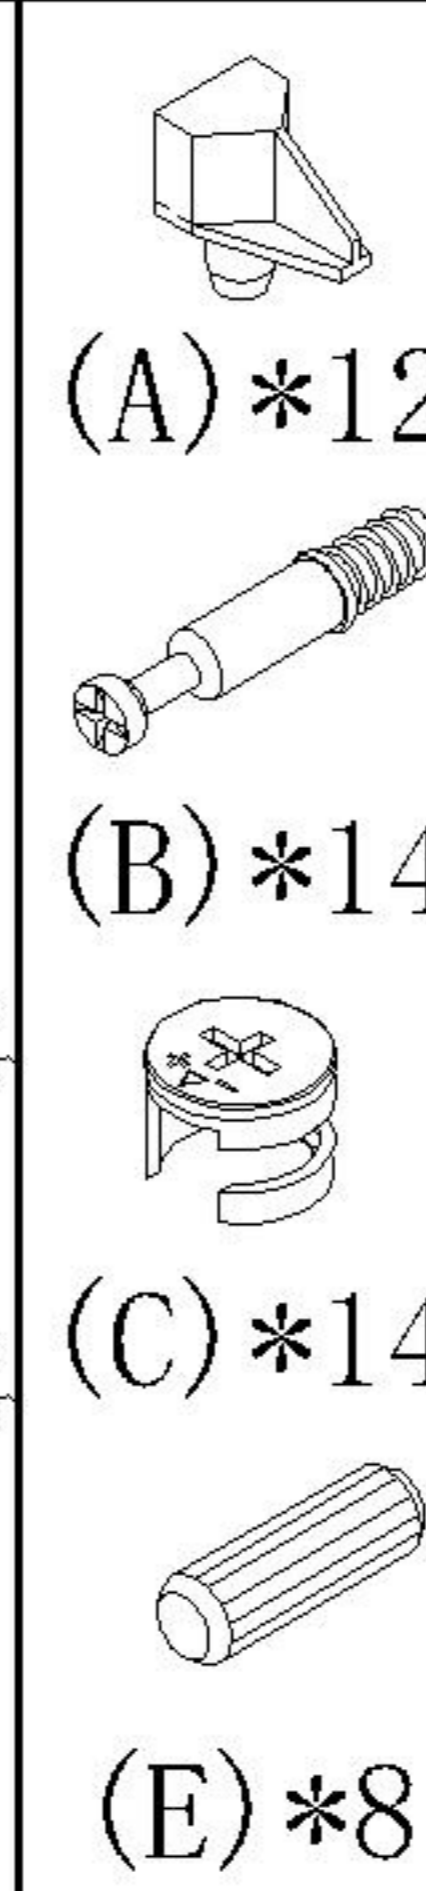

OV2G-A

安装方法/
Installation method

二合一
two-in-one

OV2G-A

安装方法/
Installation method

背板扣

Back Plate Buckle-White

(I)*2

(D)*12

(F)*12

5

(H)*1

实体墙
Solid wall

H处放大图
Enlarged Drawing

6

OV2G-C