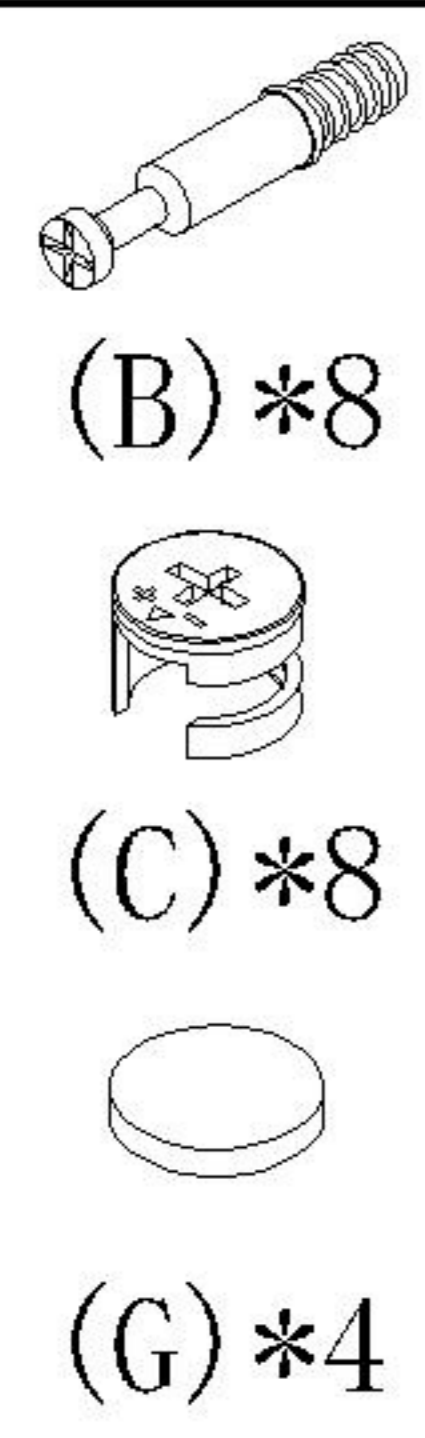

OV2G-A

安装方法/
Installation method

二合一
two-in-one

OV2G-A

安装方法/
Installation method

背板扣

Back Plate Buckle-White

(I)*2

(D)*12

(F)*12

5

(H)*1

实体墙
Solid wall

H处放大图
Enlarged Drawing

6

OV2G-C