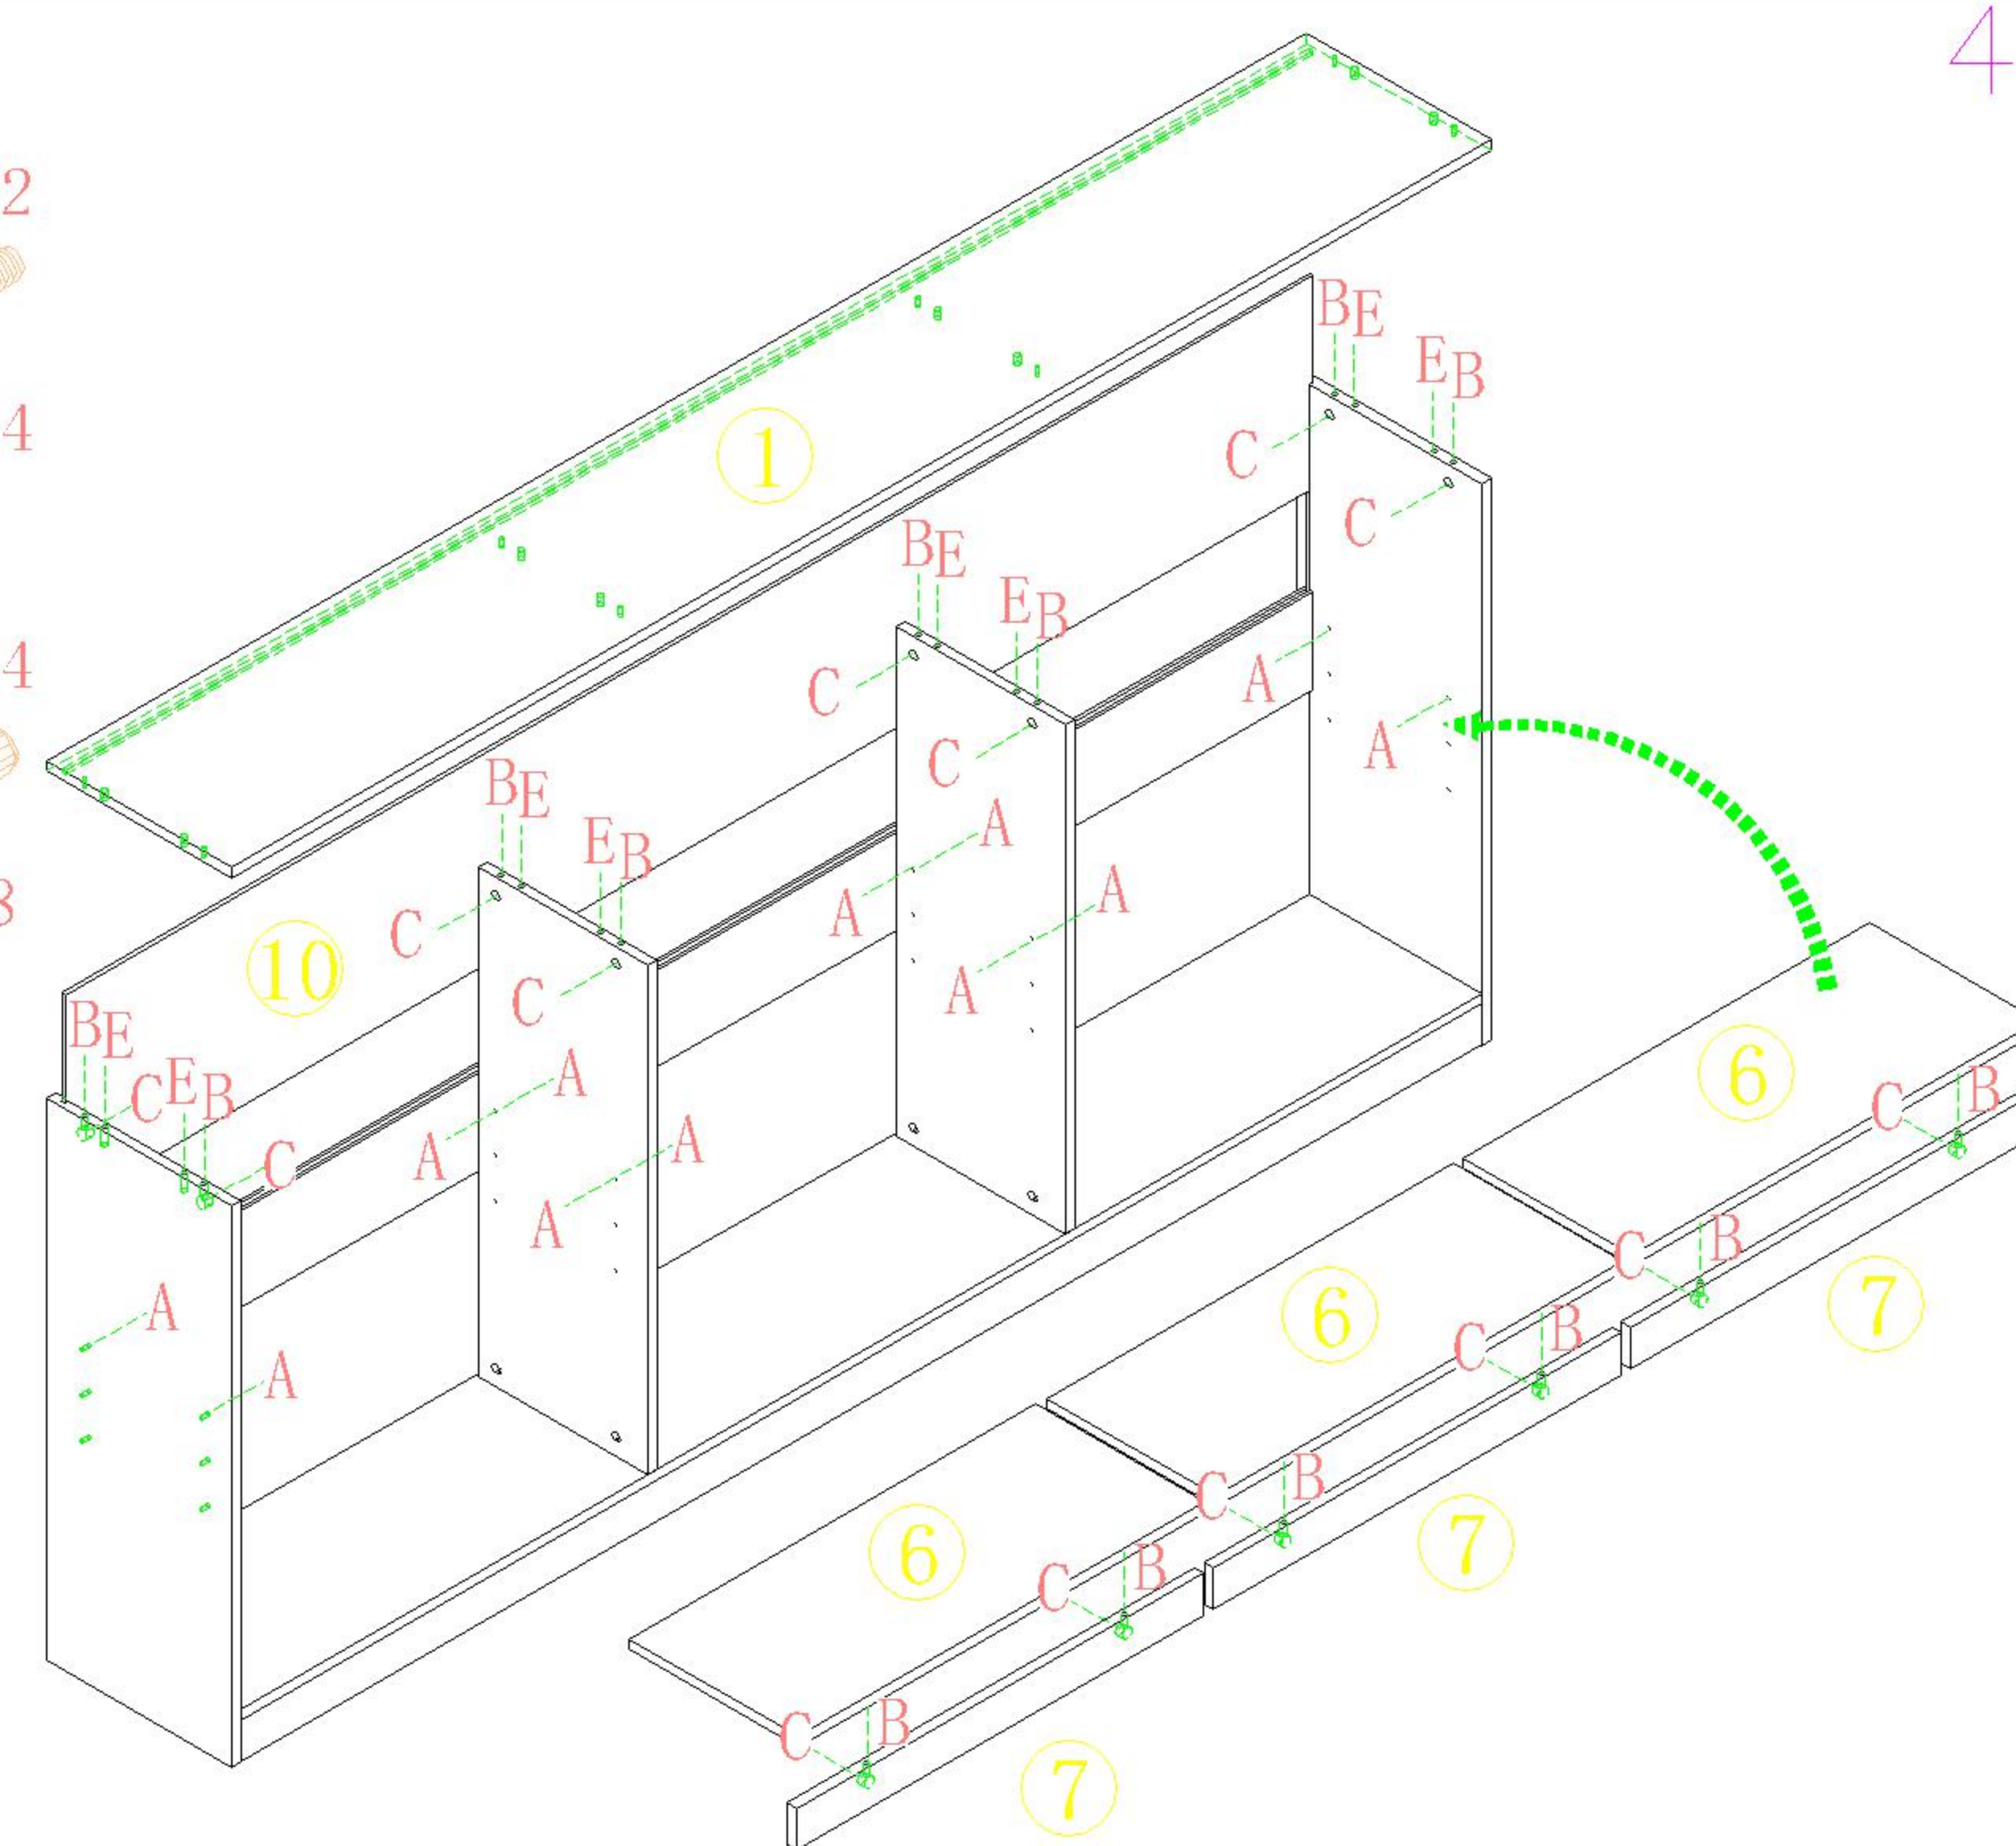

(E)*4

2

(B)*12

(C)*12

(E)*4

(G)*4

3

(A)*12

(B)*14

(C)*14

(E)*8

4

OV2G-C

安装方法/
Installation method

背板扣
Back Plate Buckle-White

(I)*2

(D)*12

(F)*12

5

(H)*1

H处放大图
Enlarged Drawing

6