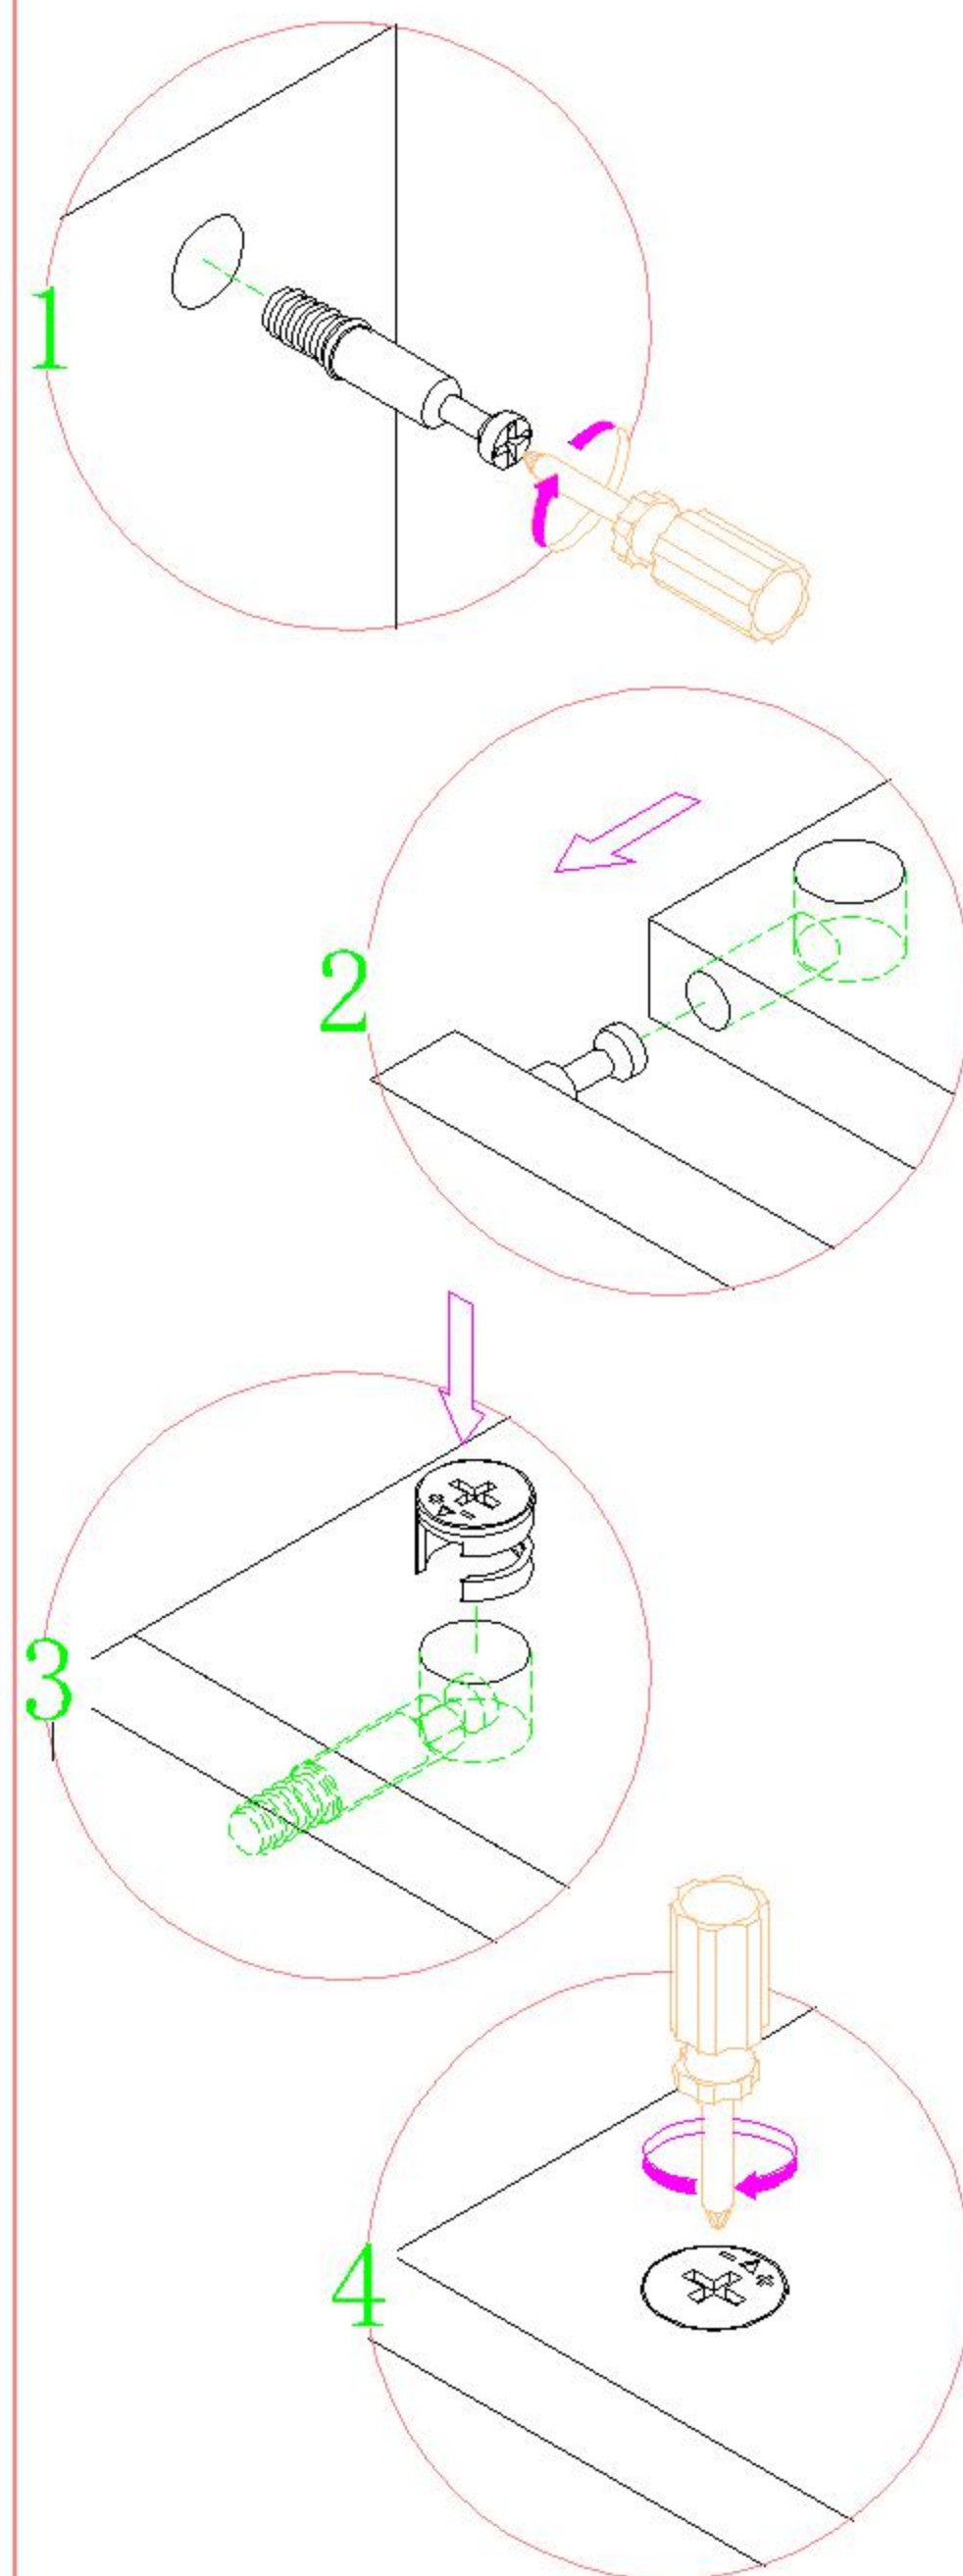

OV2G-A

安装方法/
Installation method

二合一
two-in-one

OV2G-A

安装方法/
Installation method

背板扣

Back Plate Buckle-White

(I)*2

(D)*12

(F)*12

5

(H)*1

实体墙
Solid wall

H处放大图
Enlarged Drawing

6

OV2G-C

安装方法/
Installation method

二合一
two-in-one

(B)*8

(C)*8

(G)*4

1

(B)*4

(C)*4

(B)*14

(C)*14

(E)*8

4

OV2G-C

安装方法/
Installation method

背板扣
Back Plate Buckle-White

(I)*2