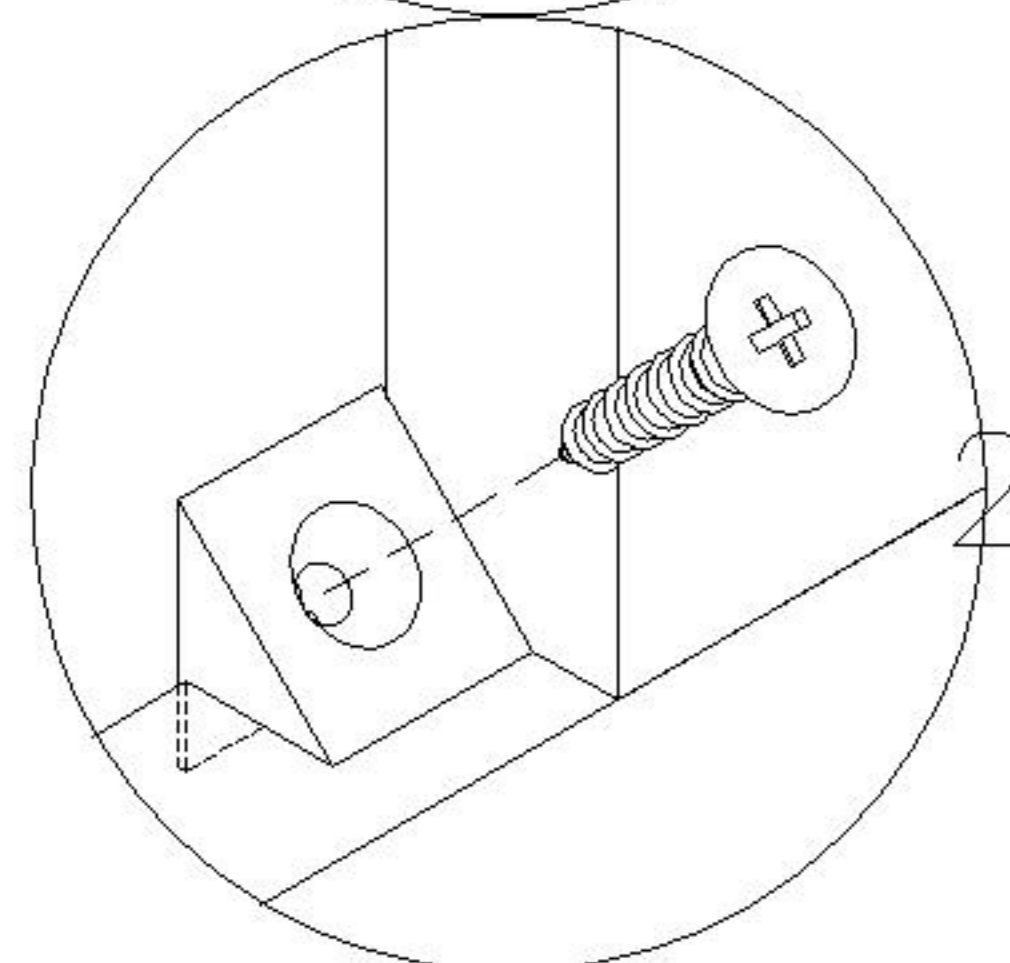

OV2G-A

安装方法/
Installation method

二合一
two-in-one

OV2G-A

安装方法/
Installation method

背板扣

Back Plate Buckle-White

(I)*2

(D)*12

(F)*12

5

(H)*1

实体墙
Solid wall

H处放大图
Enlarged Drawing

6

OV2G-C