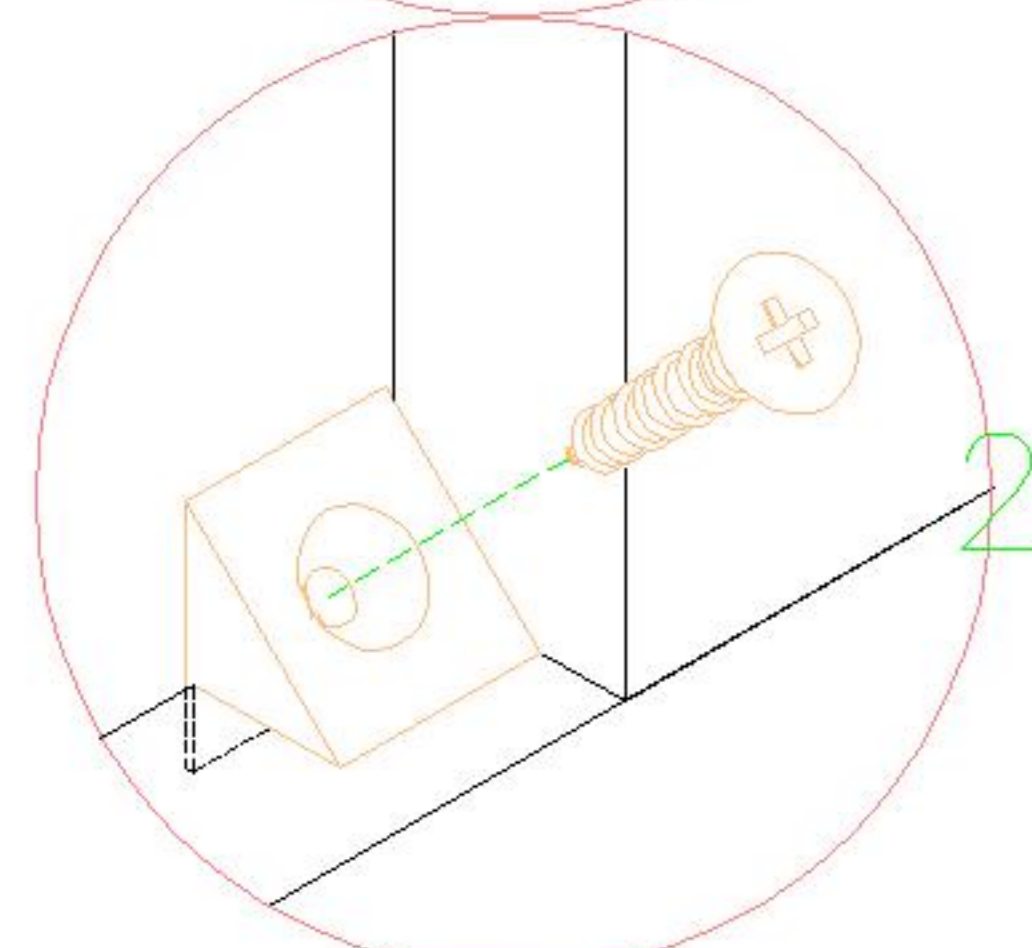

O12E-A

安装方法/ Installation method

1
阀门开关(下压为开)
Valve switch
(press down to open)

注: 先将A与B拆下来
Note: remove a and B first

2
侧板
side board
后after

3
抽屉侧板
sideboard
of the drawer
后after

注: 将B对准A后推进去
Note: align B with a
and push it in

三节滚珠导轨
three-section ball rail

6

8

O12E-A

安装方法/
Installation method

背板扣
Back Plate Buckle-White

(F)*18

(N)*3

9

10

(K)*4

(G)*4

11

12

(0)*1

0处放大图
Enlarged drawing