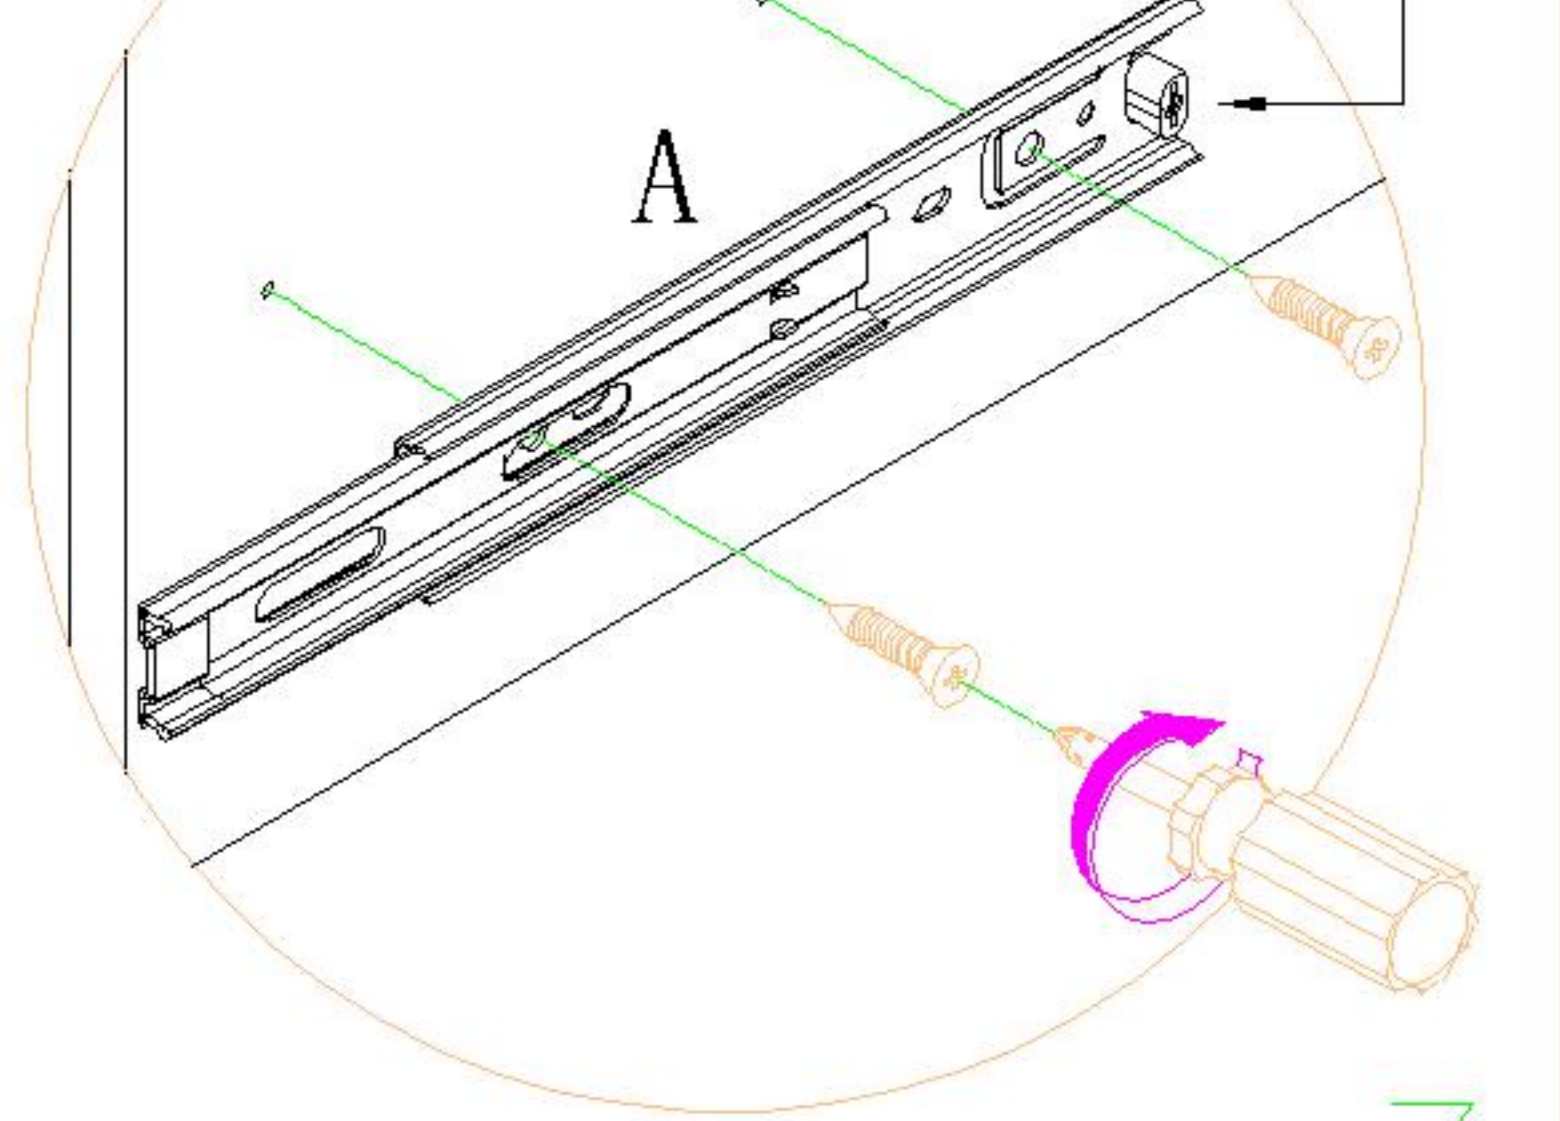

10

(0)*1

0处放大图

实体墙

安装示意图/Assembly Instruction

产品名称 Model NO.	OI2E-A
产品规格 Specification	450*394*671mm
安装工具 Tool	安装人数 Installer
	

 (A)*13 小三合一-锁饼 3-in-1 small lock	 (B)*13 小二合一杆 2-in-1 small rod	 (C)*8 二合一螺杆 2-in-1-screw	 (D)*8 大三合一锁饼 3-in-1 large lock
 (E)*13 木榫-(Ø8*30mm) Wood tenon	 (F)*38 自攻螺丝M3.5*12 Tapping screw	 (G)*4 自攻螺丝M3.5*16 Tapping screw	 (H)*13 自攻螺丝-(M4*40mm) Tapping screw
 (I)*13 塑料螺母 Plastic Nut	 (J)*6 过山丝 Confirmat screw	 (K)*4 背板扣 White buckle	 (L)*6 自攻螺丝M4*30 Tapping screw
 (M)*4 脚垫-灰色毛毡 Foot pad	 (N)*3 导轨12寸 Three-section rail	 (O)*1 家具防倒器白色 Anti-fall device	

O12E-A

安装方法/ Installation method

1
阀门开关(下压为开)
Valve switch
(press down to open)

注: 先将A与B拆下来
Note: remove a and B first

2
侧板
side board
后after

3
抽屉侧板
sideboard
of the drawer
后after

注: 将B对准A后推进去
Note: align B with a
and push it in

三节滚珠导轨
three-section ball rail

6

8

O12E-A

安装方法/
Installation method

背板扣
Back Plate Buckle-White

(F)*18

(N)*3