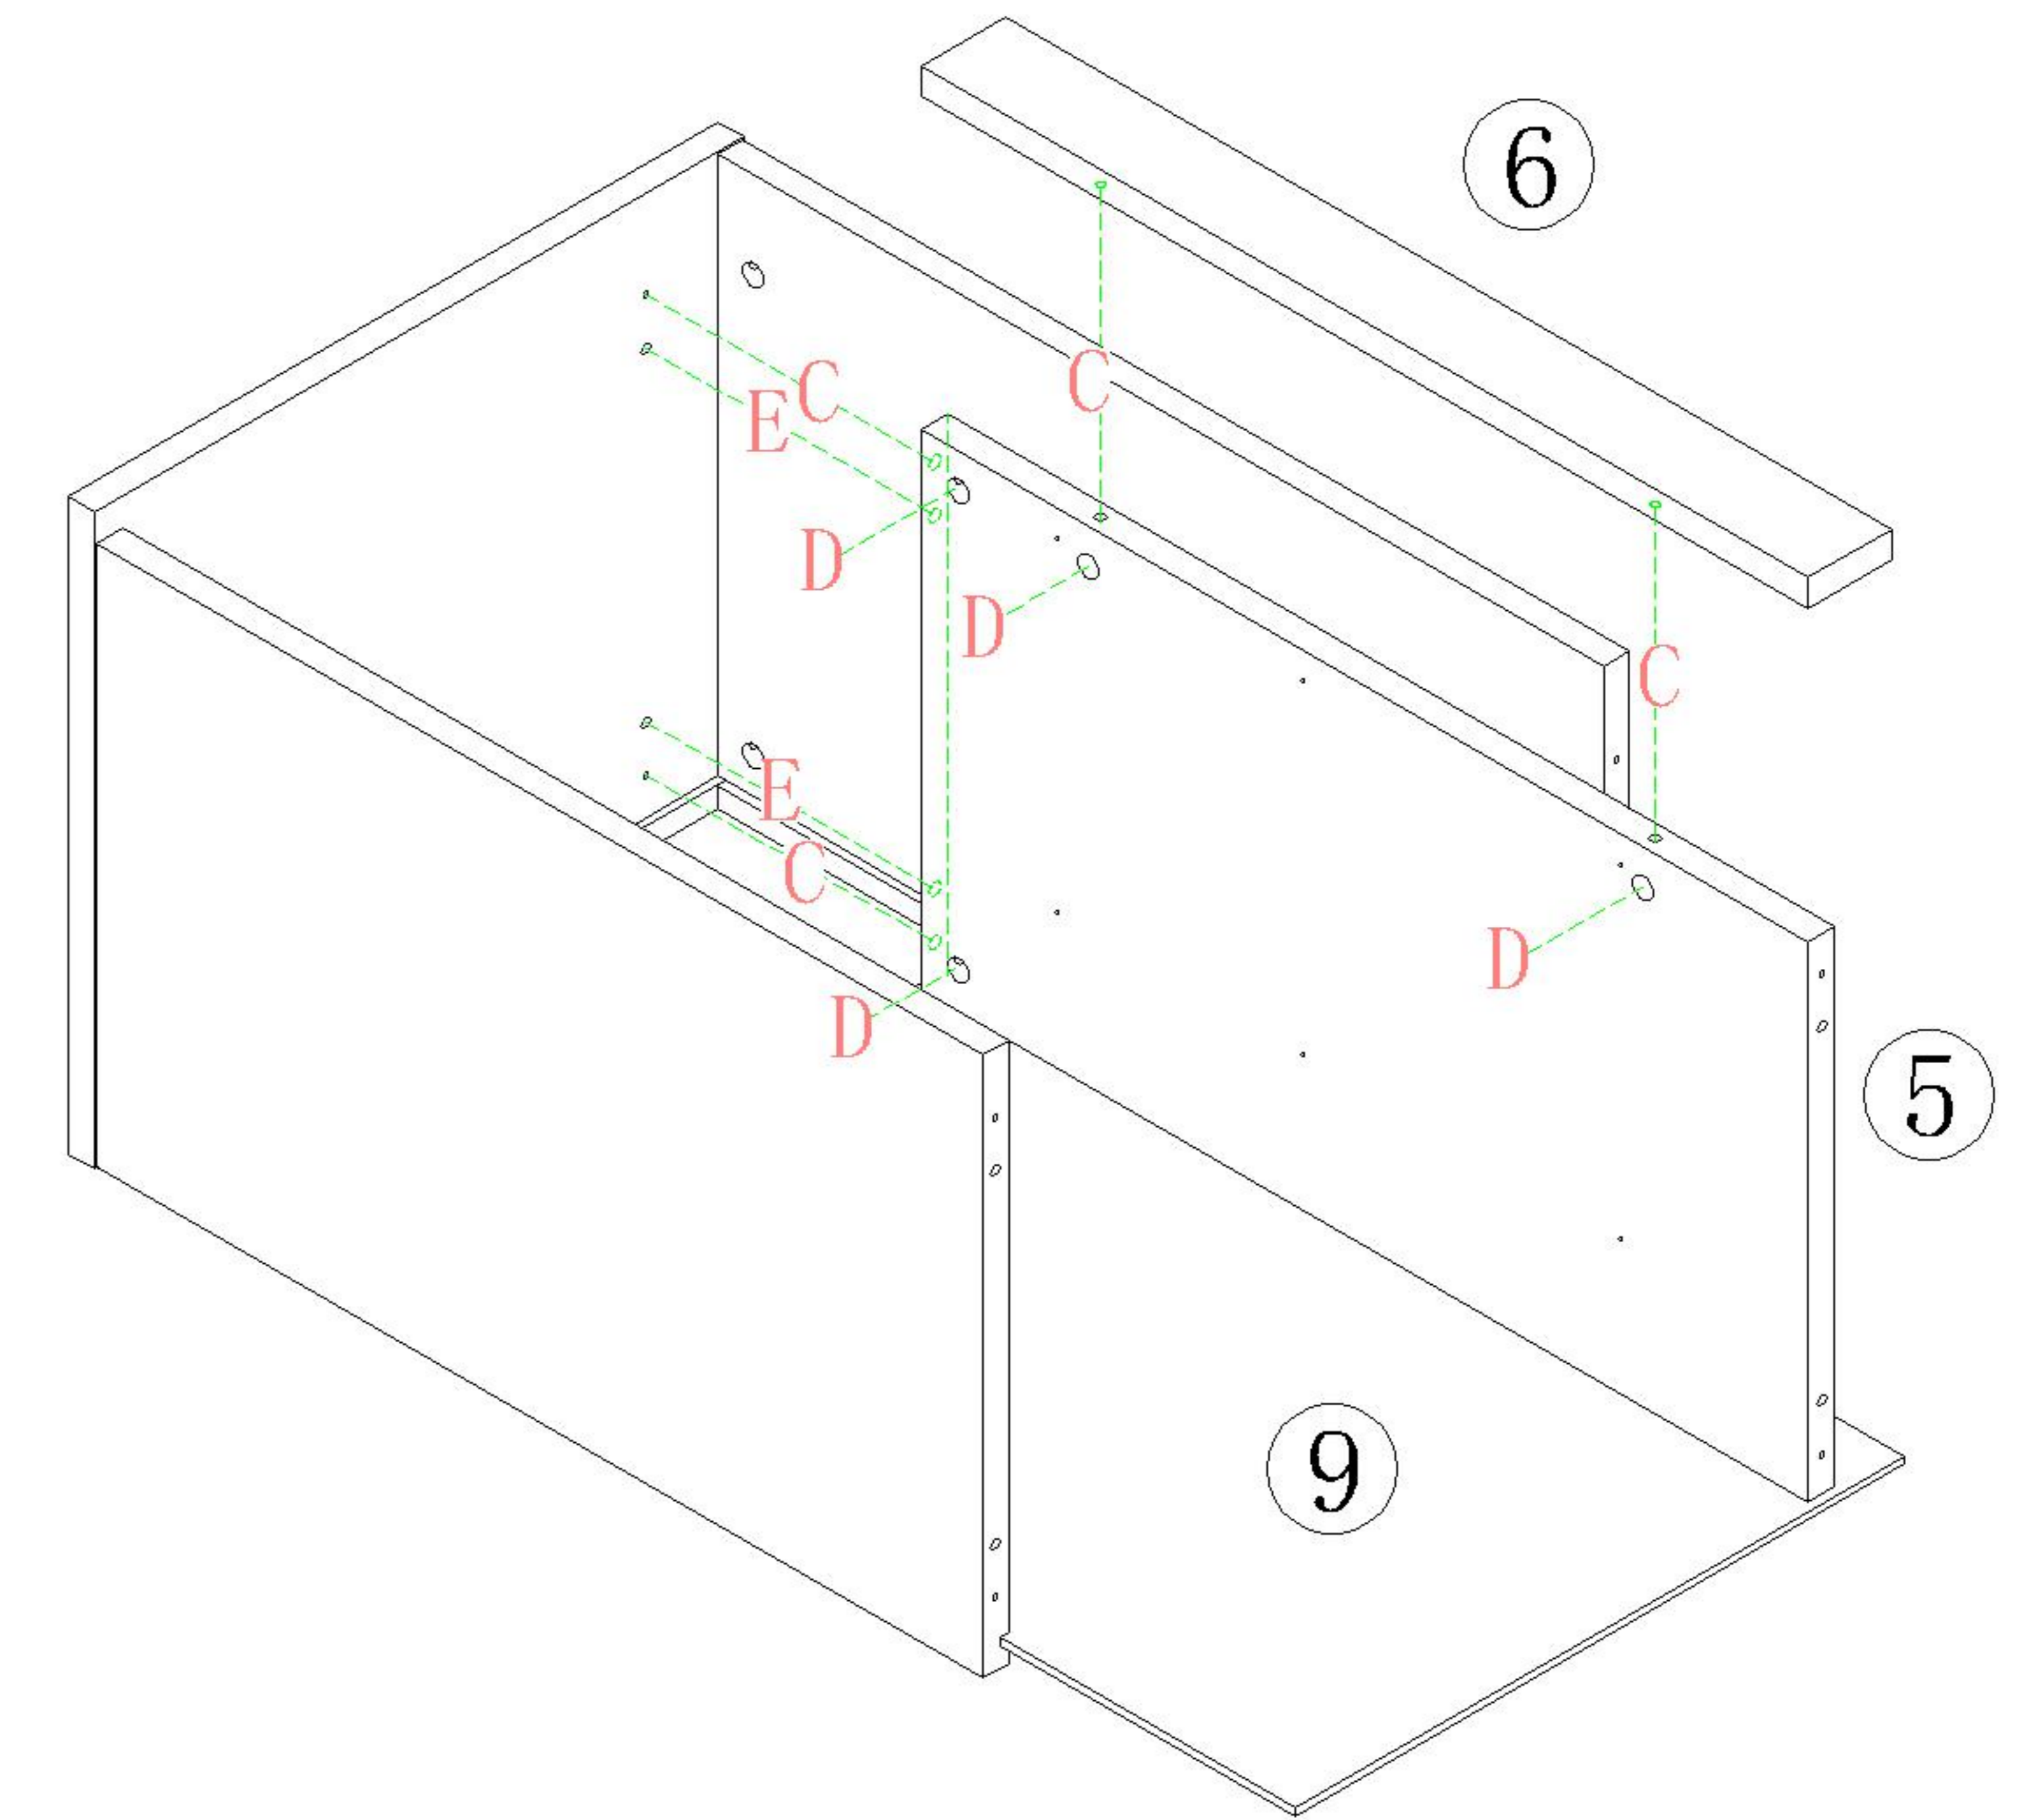

O12E-A

安装方法/ Installation method

1
阀门开关(下压为开)
Valve switch
(press down to open)

注: 先将A与B拆下来
Note: remove a and B first

2
侧板
side board
后after

3
抽屉侧板
sideboard
of the drawer
后after

注: 将B对准A后推进去
Note: align B with a
and push it in

三节滚珠导轨
three-section ball rail

6

8