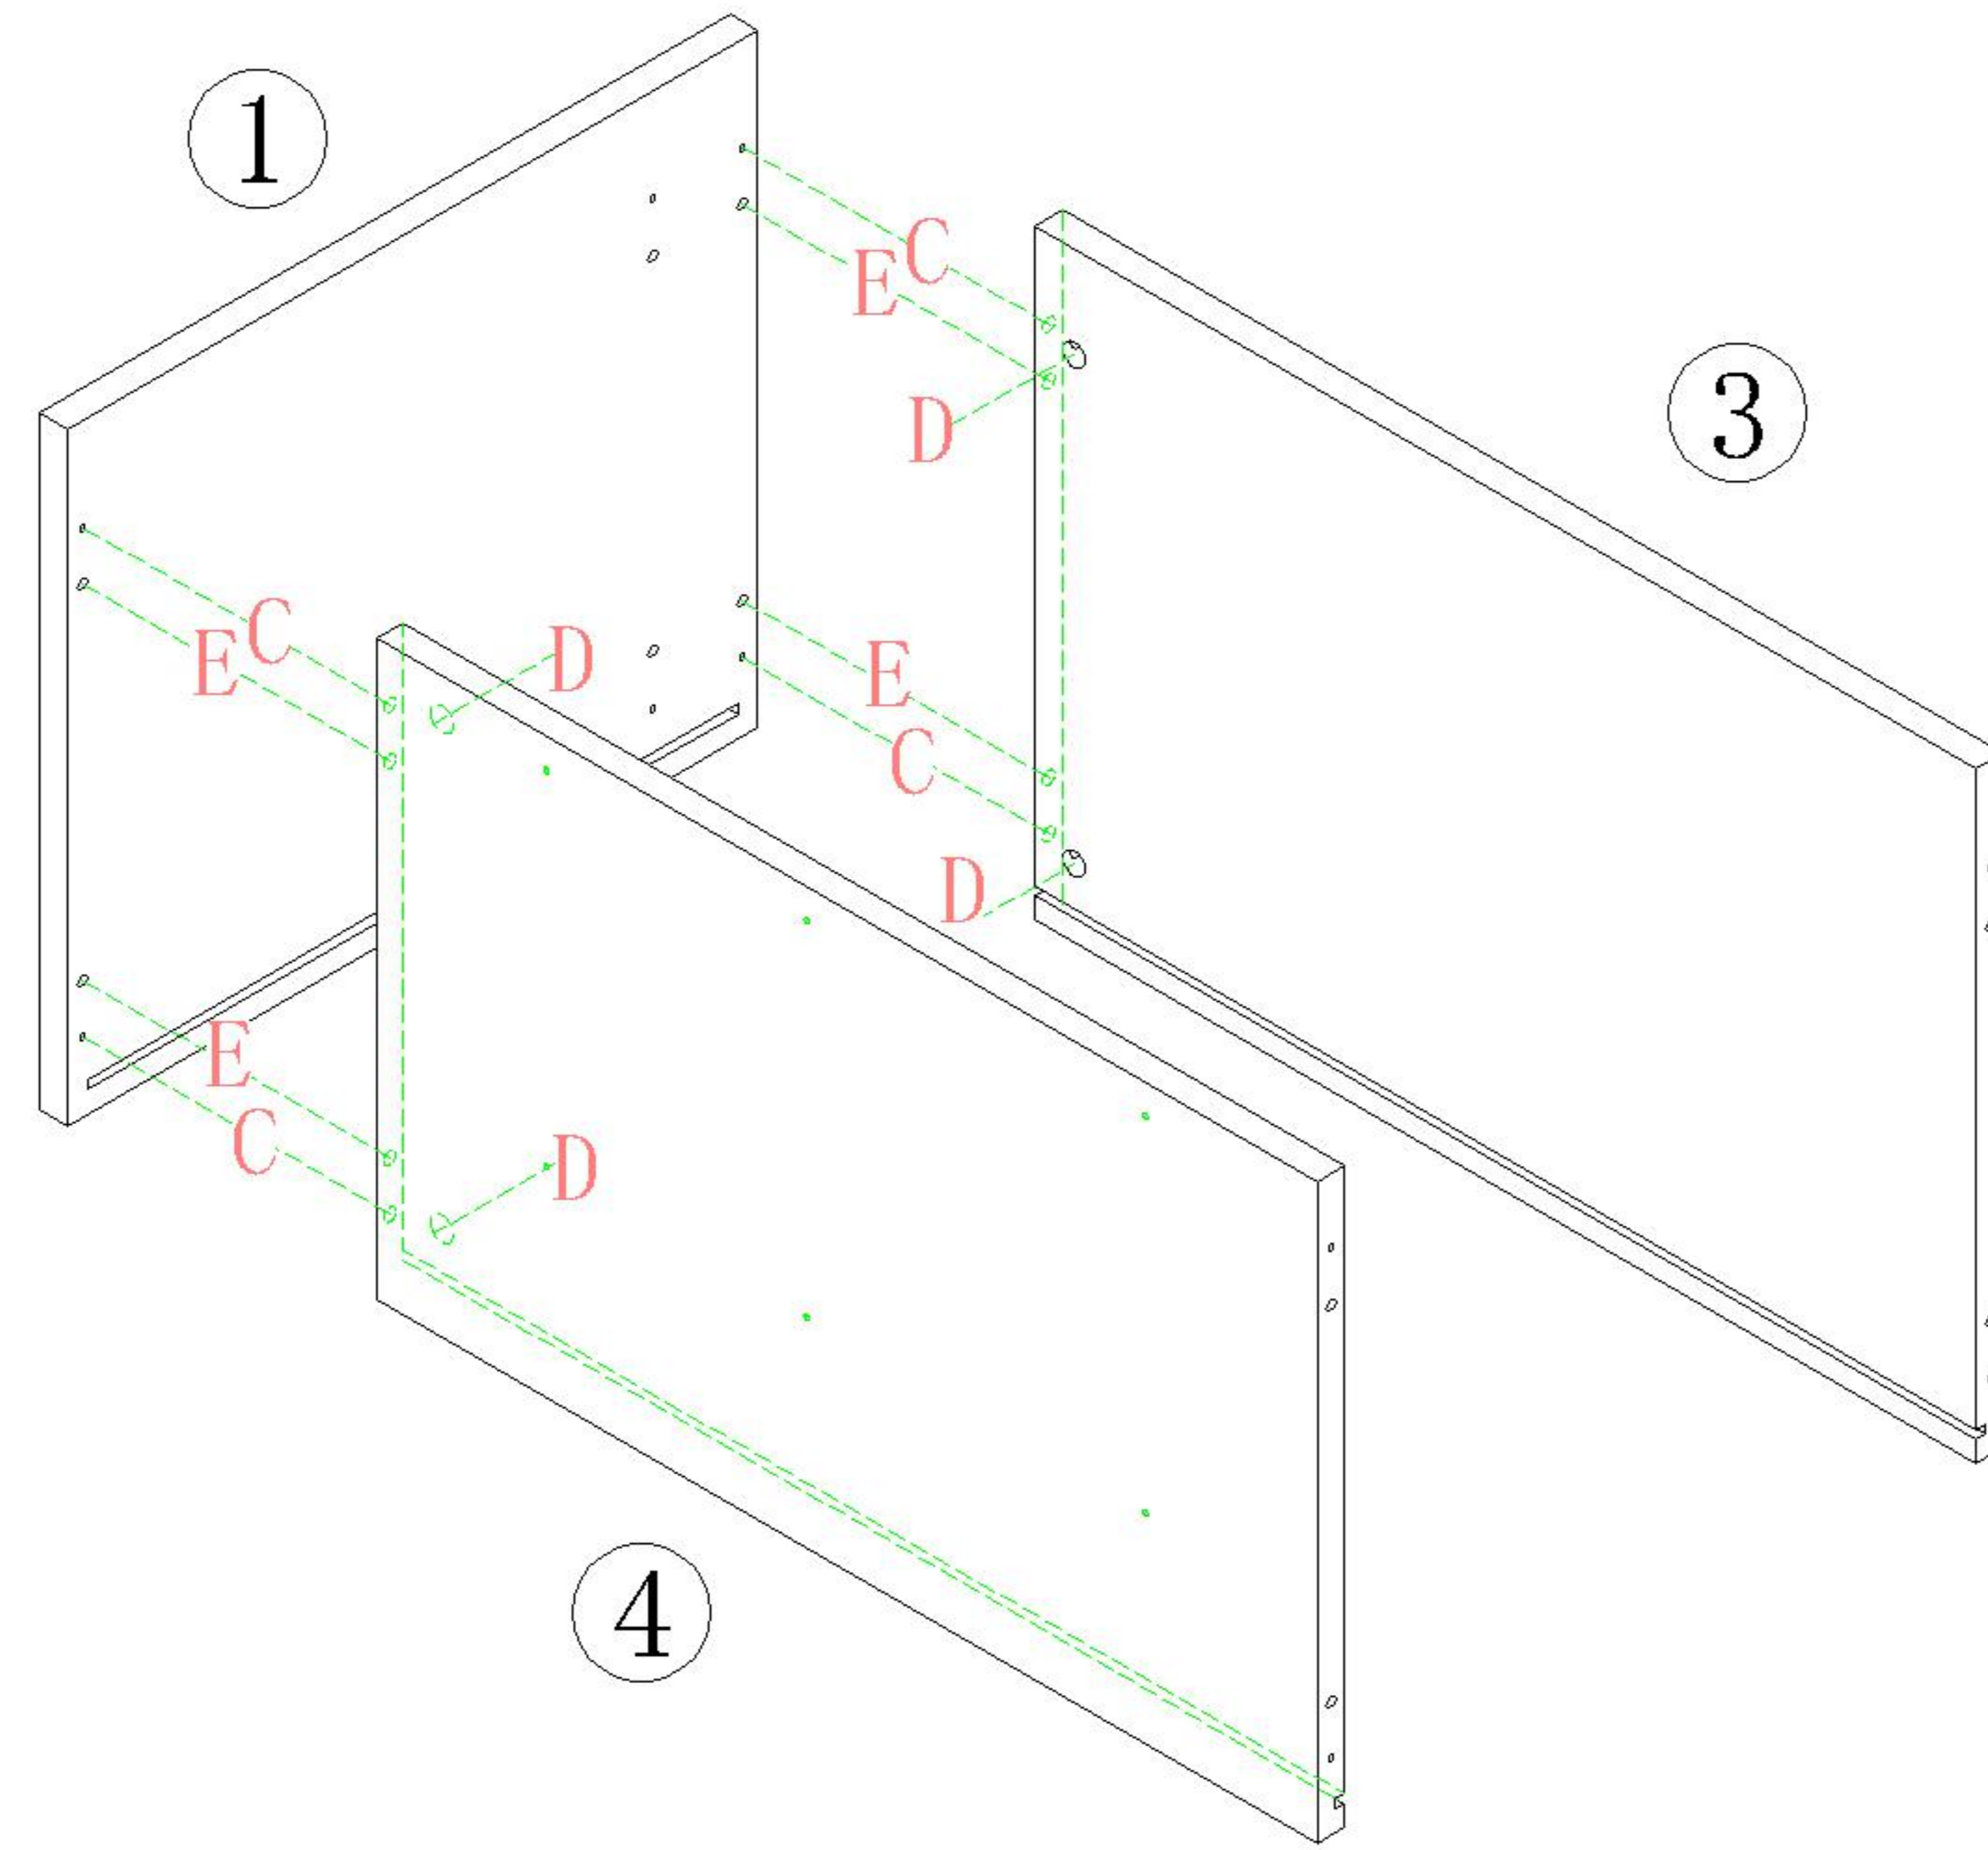

O12E-A

安装方法/ Installation method

1
阀门开关(下压为开)
Valve switch
(press down to open)

注: 先将A与B拆下来
Note: remove a and B first

2
侧板
side board
后after

3
抽屉侧板
sideboard
of the drawer
后after

注: 将B对准A后推进去
Note: align B with a
and push it in

三节滚珠导轨
three-section ball rail

6

8