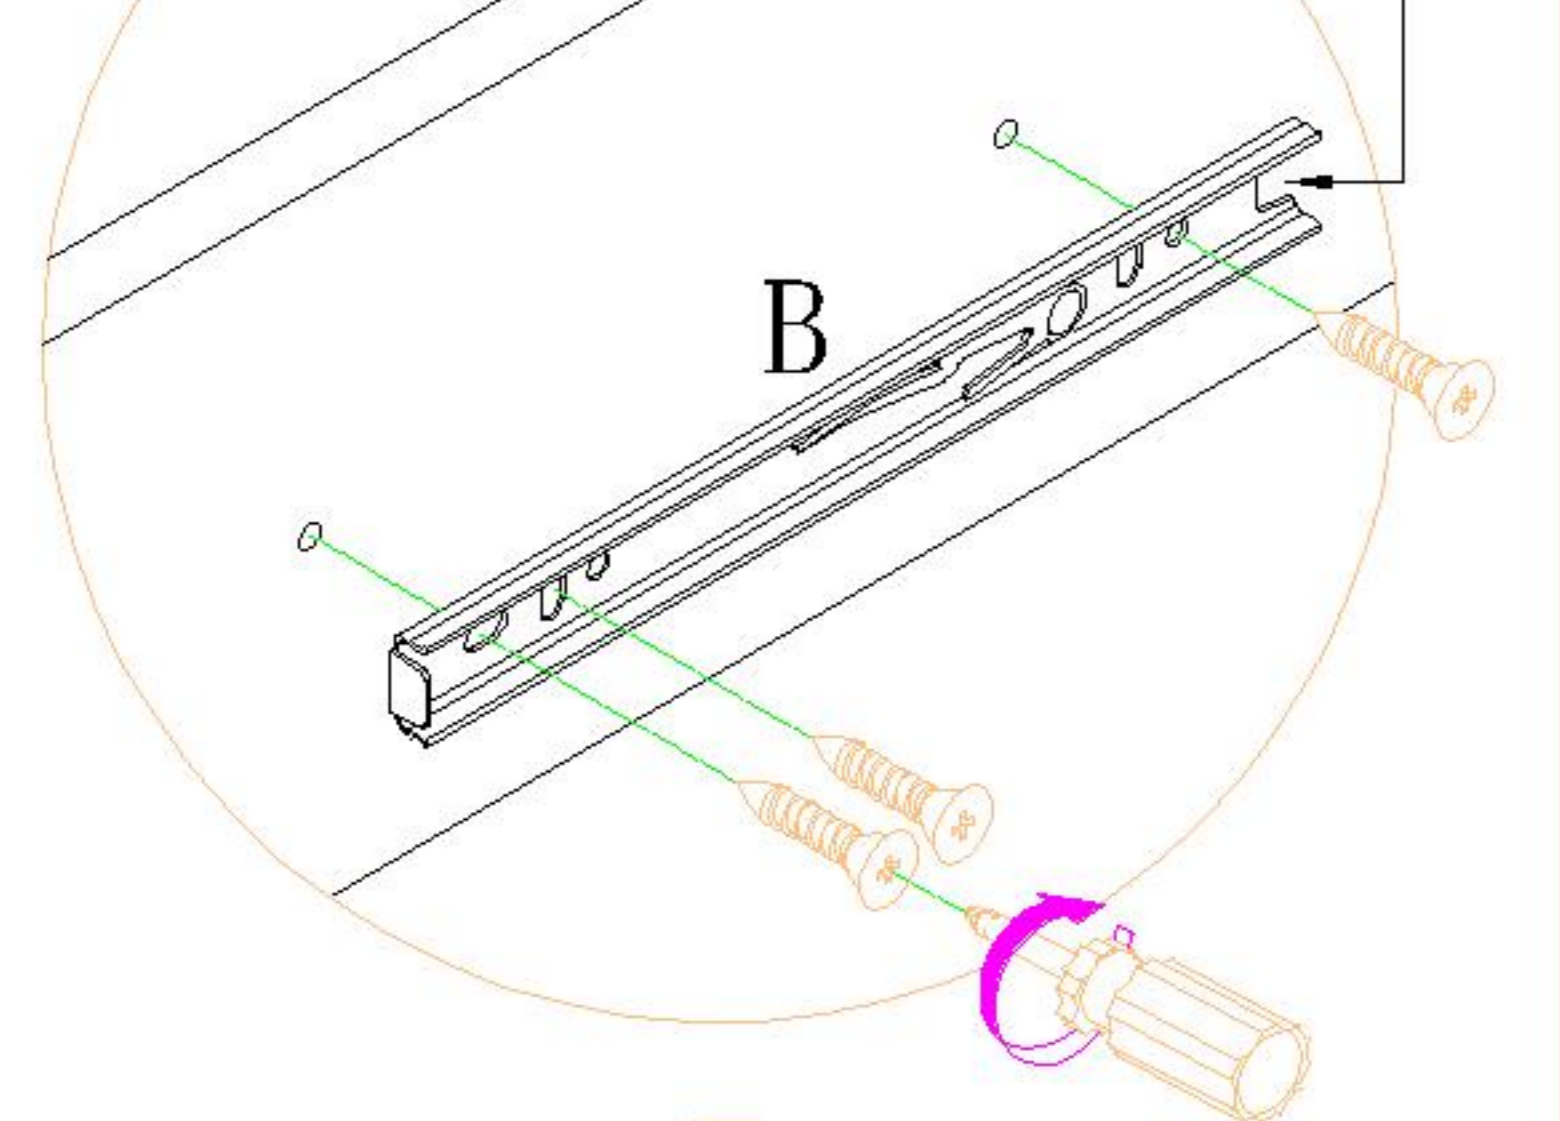

10

(0)*1

0处放大图

实体墙

安装示意图/Assembly Instruction

产品名称 Model NO.	OI2E-A
产品规格 Specification	450*394*671mm
安装工具 Tool	安装人数 Installer
	

 (A)*13 小三合一-锁饼 3-in-1 small lock	 (B)*13 小二合一杆 2-in-1 small rod	 (C)*8 二合一螺杆 2-in-1-screw	 (D)*8 大三合一锁饼 3-in-1 large lock
 (E)*13 木榫-(Ø8*30mm) Wood tenon	 (F)*38 自攻螺丝M3.5*12 Tapping screw	 (G)*4 自攻螺丝M3.5*16 Tapping screw	 (H)*13 自攻螺丝-(M4*40mm) Tapping screw
 (I)*13 塑料螺母 Plastic Nut	 (J)*6 过山丝 Confirmat screw	 (K)*4 背板扣 White buckle	 (L)*6 自攻螺丝M4*30 Tapping screw
 (M)*4 脚垫-灰色毛毡 Foot pad	 (N)*3 导轨12寸 Three-section rail	 (O)*1 家具防倒器白色 Anti-fall device	

O12E-A

安装方法/ Installation method

1
阀门开关(下压为开)
Valve switch
(press down to open)

注: 先将A与B拆下来
Note: remove a and B first

2
侧板
side board
后after

3
抽屉侧板
sideboard
of the drawer
后after

注: 将B对准A后推进去
Note: align B with a
and push it in

三节滚珠导轨
three-section ball rail

6

8

O12E-A

安装方法/
Installation method

背板扣
Back Plate Buckle-White

(F)*18

(N)*3